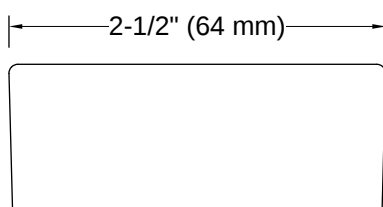

K-99760-4 Single-handle bathroom sink faucet, 1.2 gpm

Warranty

See website for detailed warranty information.

KOHLER® One-Year Limited Warranty

DISCONTINUED

Installation Notes

Install this product according to the installation instructions.