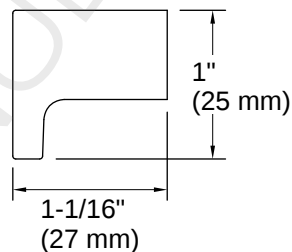

K-99760-4 Single-handle bathroom sink faucet, 1.2 gpm

Warranty

See website for detailed warranty information.

KOHLER® One-Year Limited Warranty

DISCONTINUED

Installation Notes

Install this product according to the installation instructions.