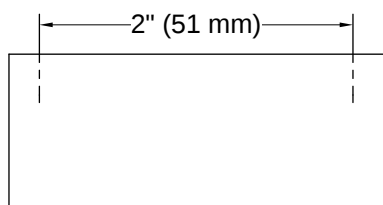

K-99760-4 Single-handle bathroom sink faucet, 1.2 gpm

Warranty

See website for detailed warranty information.

KOHLER® One-Year Limited Warranty

DISCONTINUED

Installation Notes

Install this product according to the installation instructions.