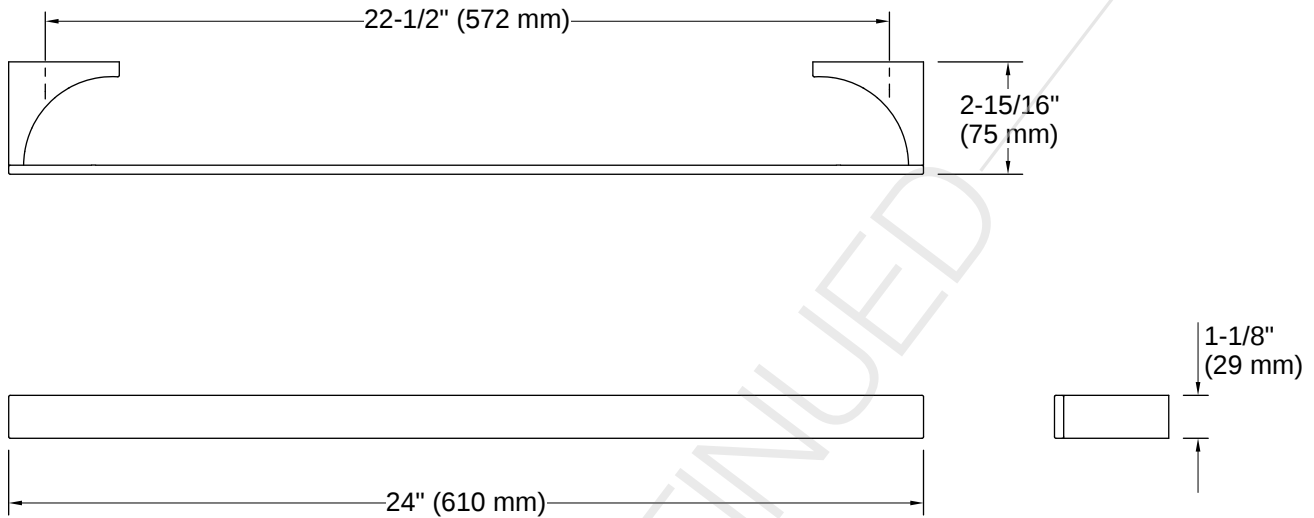

Installation

- Installation hardware and template included

Installation Notes

Install this product according to the installation instructions.

CAUTION: Risk of personal injury. Do not install these products in any area where they are likely to be used inadvertently as a grab bar or support bar. These products are not designed or intended for use as a grab bar or support bar.