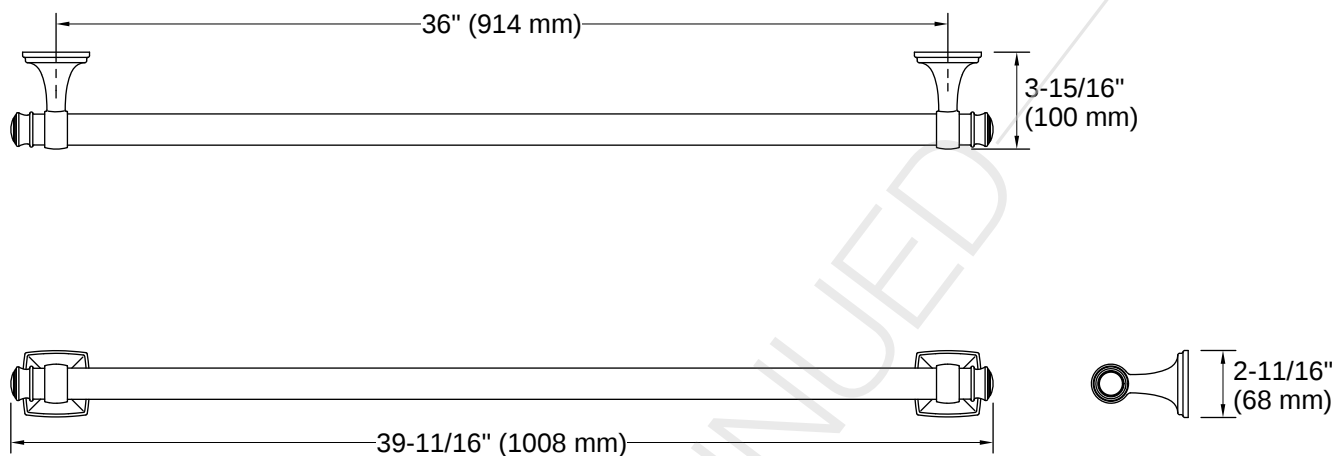

Installation

- Installation hardware and template included

Installation Notes

Install this product according to the installation instructions.

Measure your actual product for roughing-in details.

WARNING: Risk of personal injury. The wall plates on the grab bar must be mounted to a brace between the wall studs. This will ensure that the weight of the user is adequately supported.