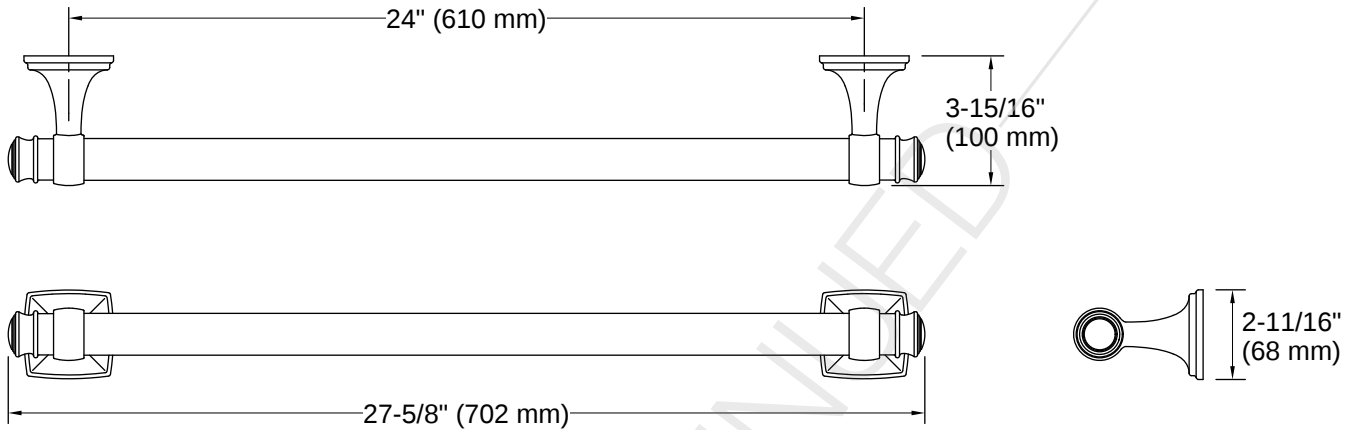

Installation

- Installation hardware and template included

Installation Notes

Install this product according to the installation instructions.

Measure your actual product for roughing-in details.

WARNING: Risk of personal injury. The wall plates on the grab bar must be mounted to a brace between the wall studs. This will ensure that the weight of the user is adequately supported.