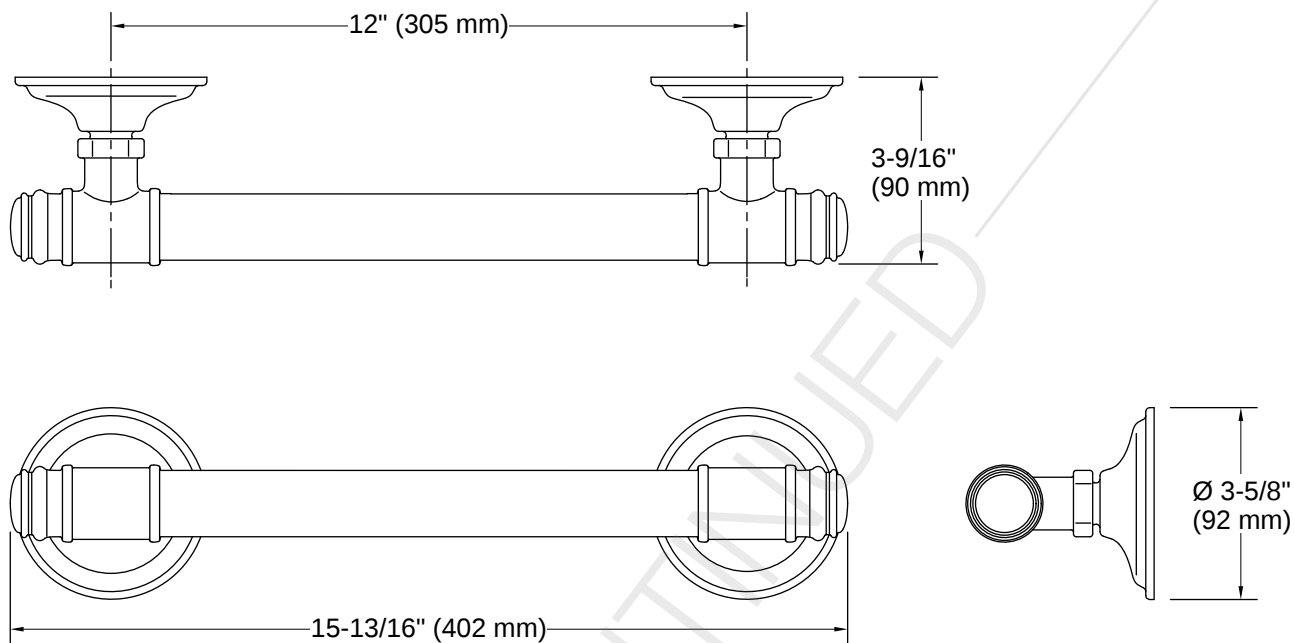

Installation Notes

Install this product according to the installation instructions.

Measure your actual product for roughing-in details.

WARNING: Risk of personal injury. The wall plates on the grab bar must be mounted to a brace between the wall studs. This will ensure that the weight of the user is adequately supported.