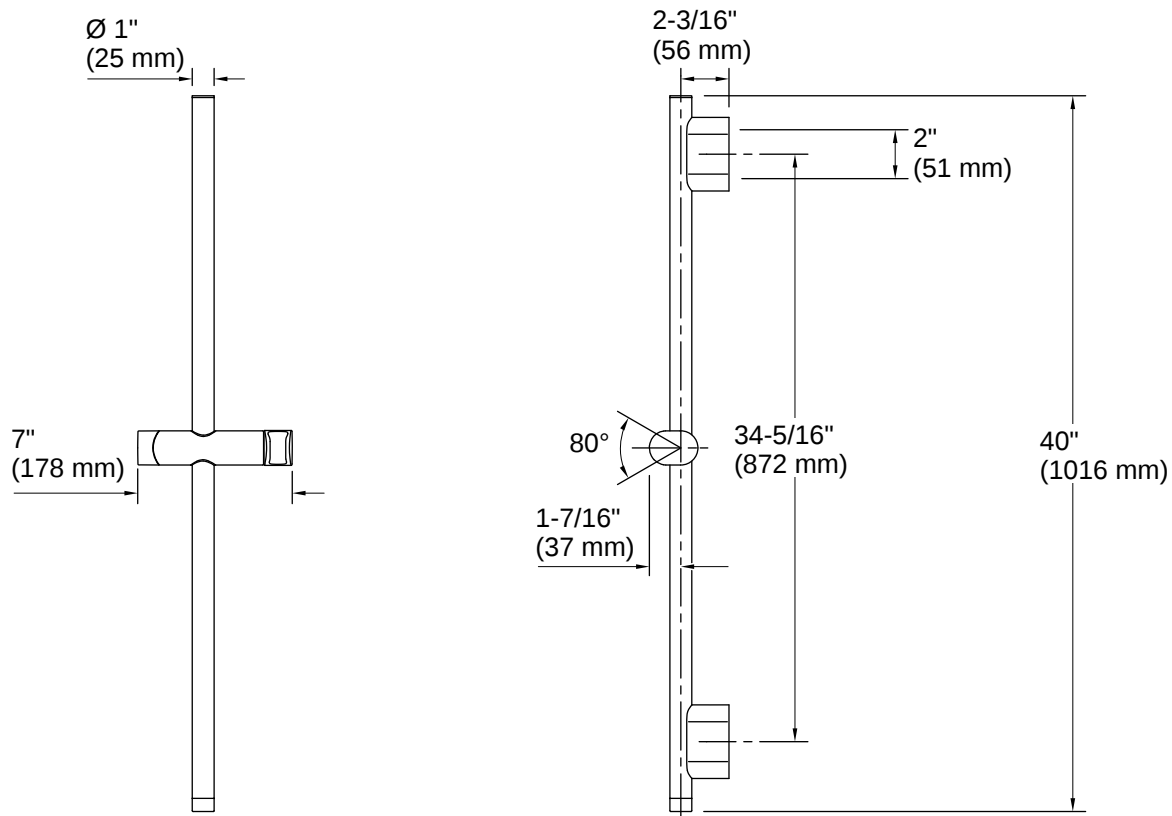

Installation Notes

Install this product according to the installation instructions.