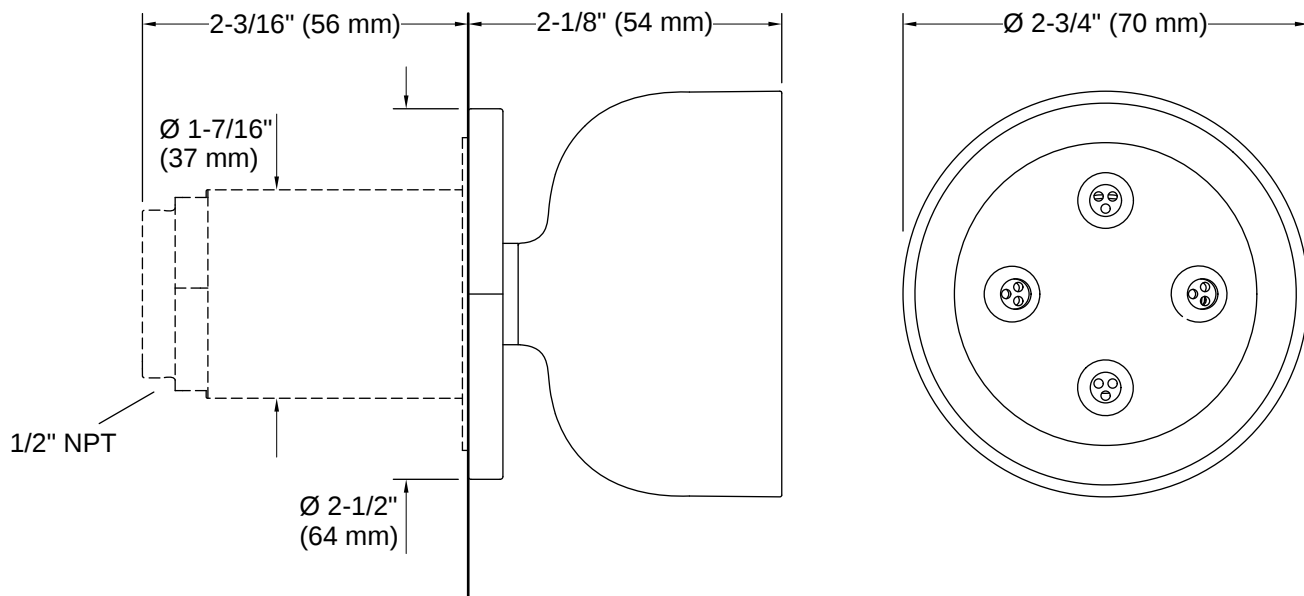

Installation

- Surface-mount with ball-joint recessed into wall

Installation Notes

Install this product according to the installation instructions.