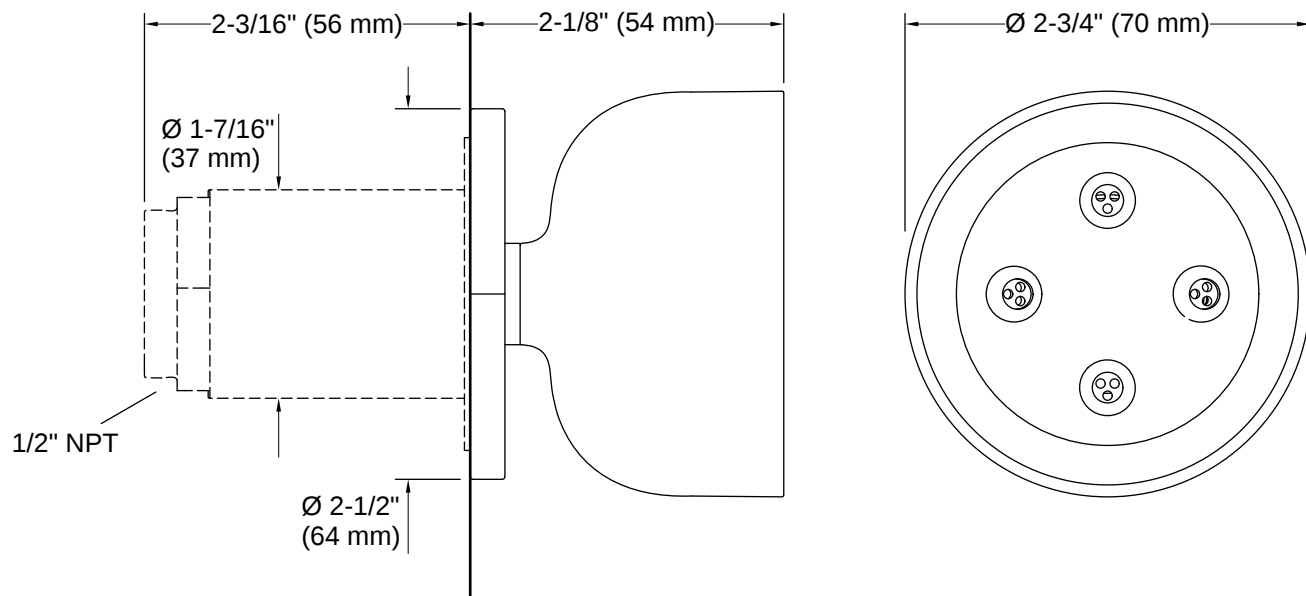

Installation

- Surface-mount with ball-joint recessed into wall

Installation Notes

Install this product according to the installation instructions.