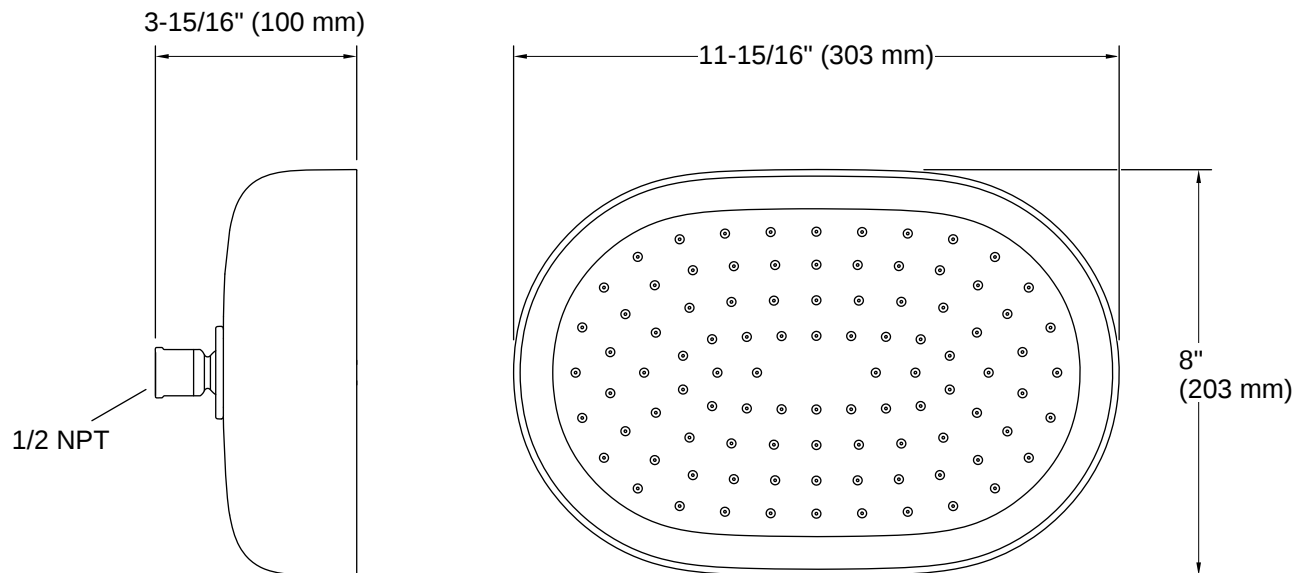

Installation

- 1/2" -14 NPT connection
- Requires single-function rainhead shower arm and flange (sold separately)

Installation Notes

Install this product according to the installation instructions.