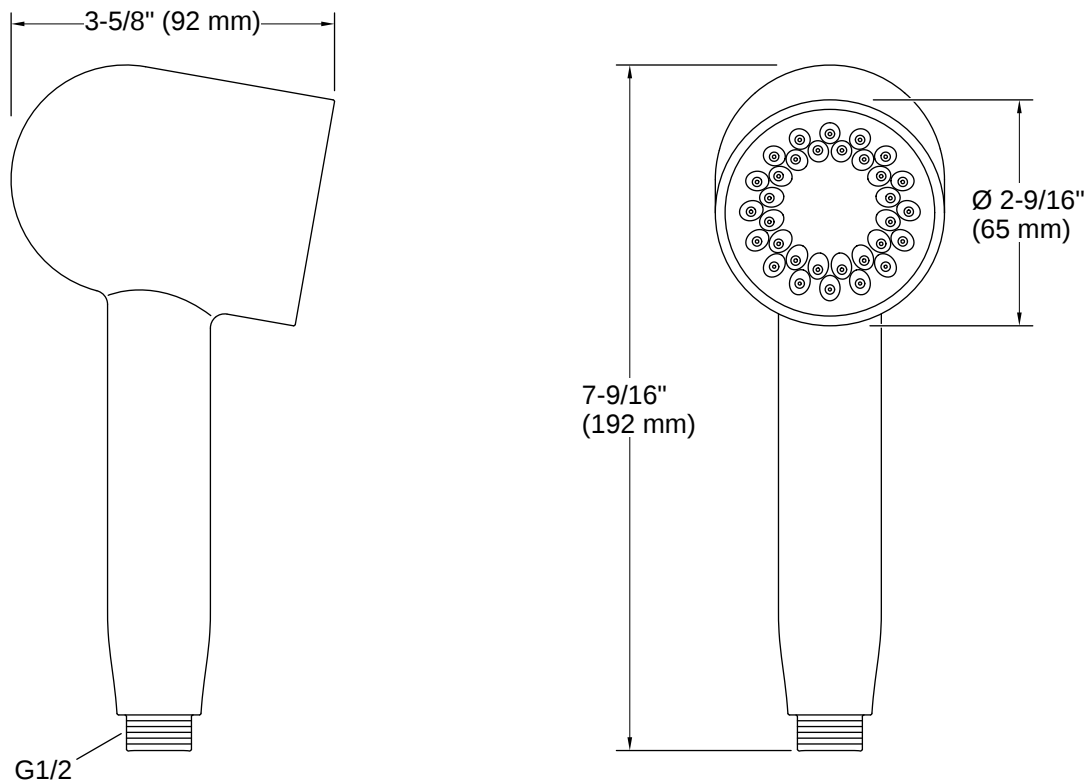

Statement® | K-26286-G

Iconic single-function handshower, 1.75 gpm

Features

- Single-function handshower delivers a full, consistent spray, regardless of water pressure
- Infinity provides three spray experiences in one: strong-rinsing (top), massaging (middle), and broad coverage (lower)
- MasterClean™ sprayface features an easy-to-clean surface that withstands mineral buildup and maximizes spray performance
- Optimized sprayface for maximum performance
- 1.75 gpm (6.6 lpm) maximum handshower flow rate at 45 psi (3.1 bar)
- G 1/2 connection
- Requires shower hose (sold separately)
- This product can help a building earn Water Efficiency points in LEED® Green Building Rating System

K-26312 32-1/8" sidebar

K-26313 40" sidebar

K-9514 60" metal shower hose

K-26310 Wall-mount handshower holder with supply elbow and check valve

K-26314 32" deluxe sidebar with integrated water supply

K-23723 Faucet cleaner

K-8593 72" metal shower hose

K-26309 Wall-mount handshower holder

Warranty

See website for detailed warranty information.

KOHLER® Faucet Lifetime Limited Warranty

Installation

- Bracket or sidebar required for wall-mount installation
- Deck-mount holder required for deck-mount installation