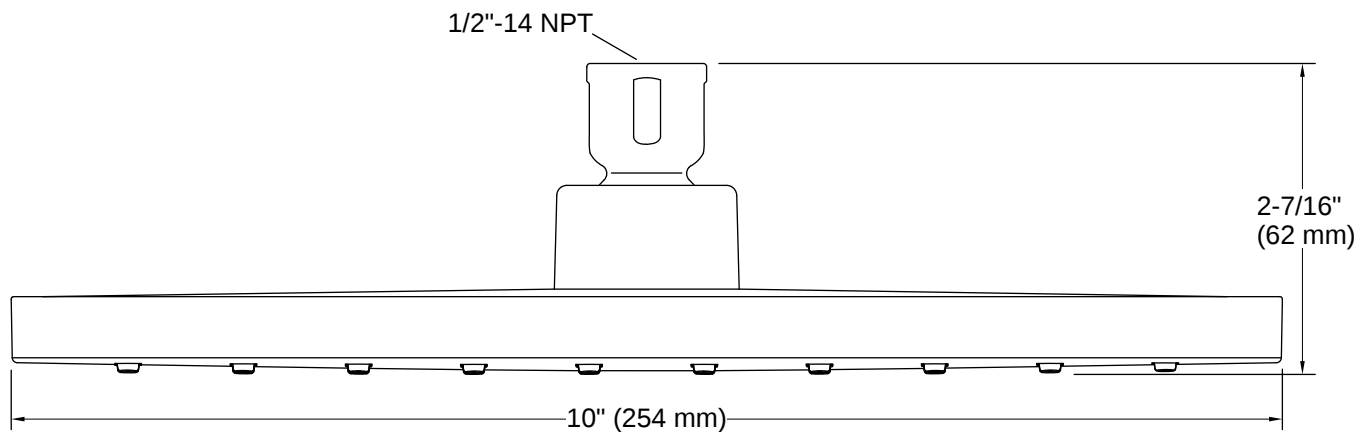

Installation

- Wall- or ceiling-mount
- Shower arm and flange sold separately

Installation Notes

Install this product according to the installation instructions.

For use with automatic compensating valves rated at 2.10 gal/min (7.9 l/min) or less.