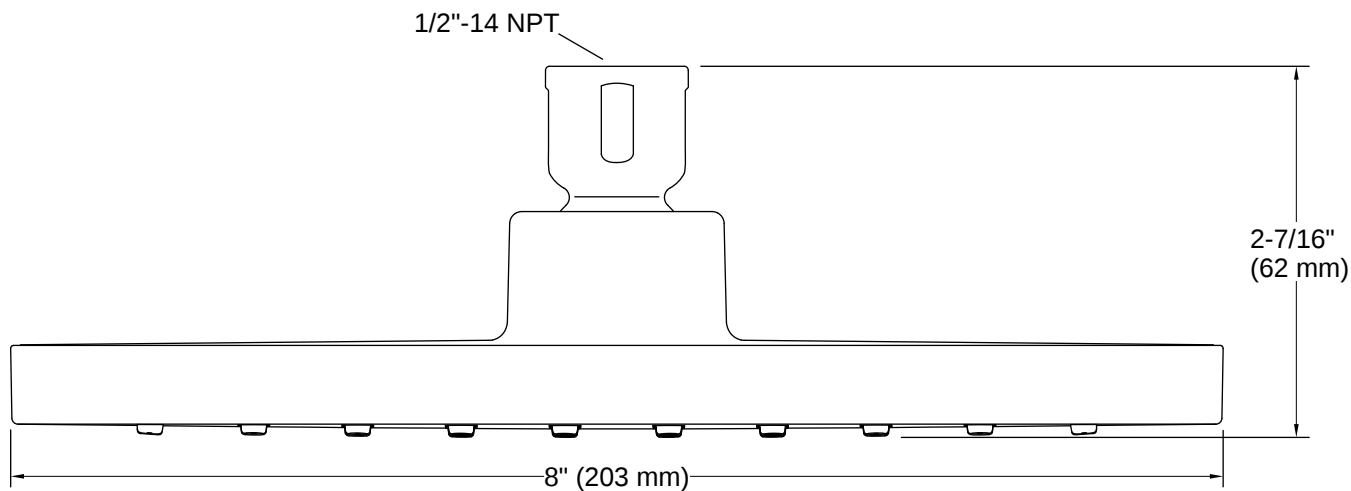

Installation

- Wall- or ceiling-mount
- Shower arm and flange sold separately

Installation Notes

Install this product according to the installation instructions.

For use with automatic compensating valves rated at 2.10 gal/min (7.9 l/min) or less.