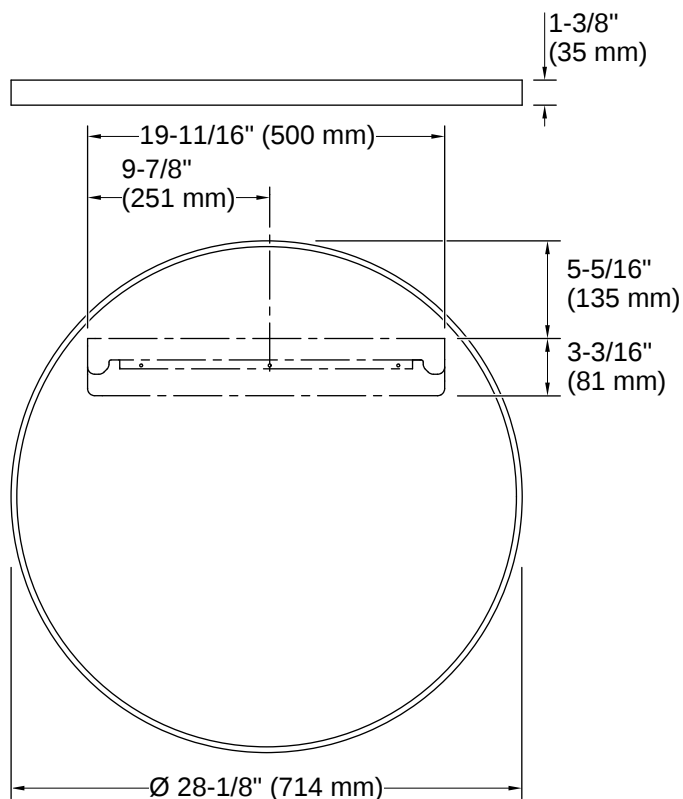

Installation

- Mounting kit ensures quick and easy installation

Installation Notes

Install this product according to the installation instructions.