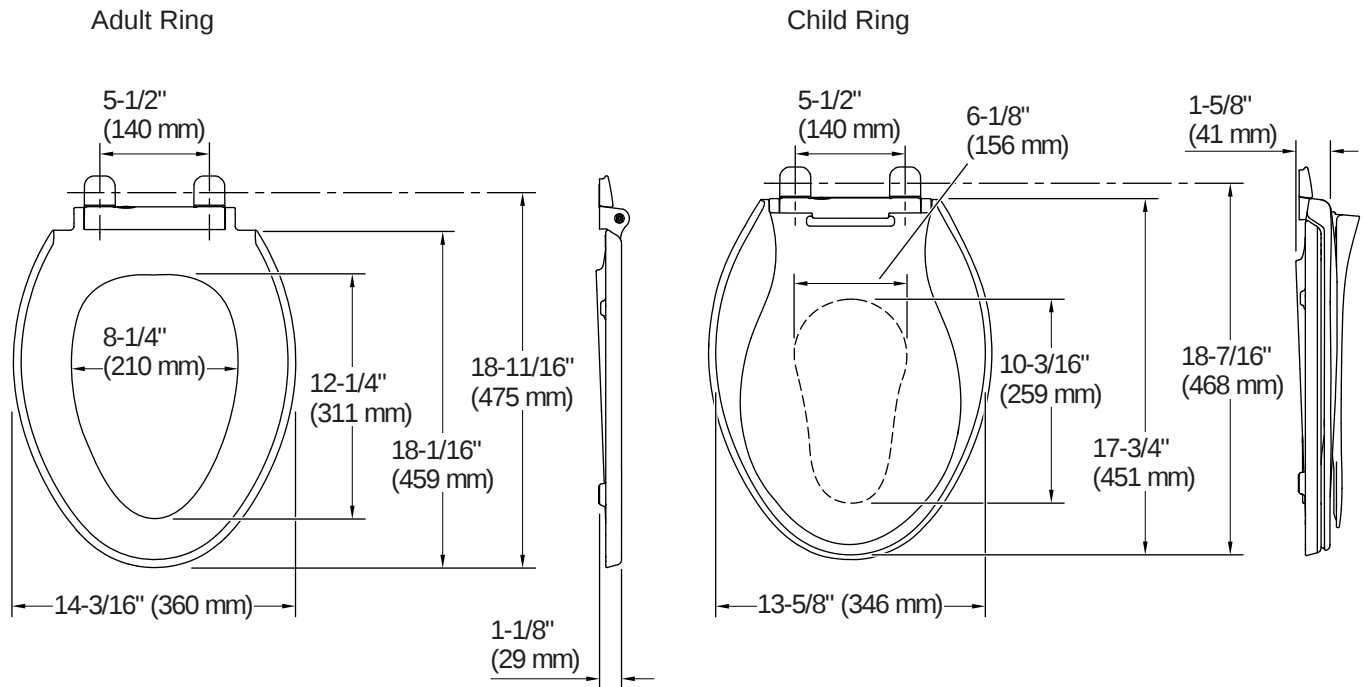

Installation Notes

Install this product according to the installation instructions.