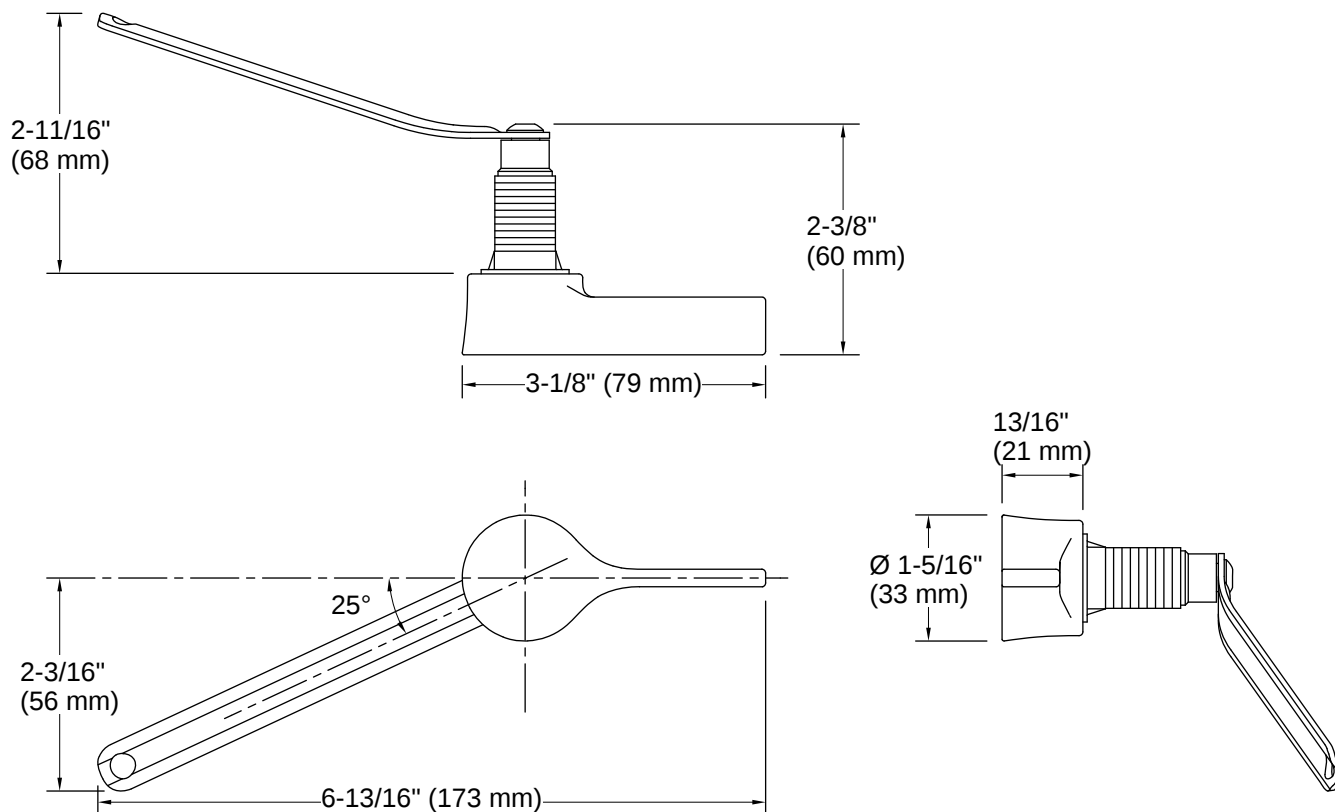

Installation Notes

Install this product according to the installation instructions.