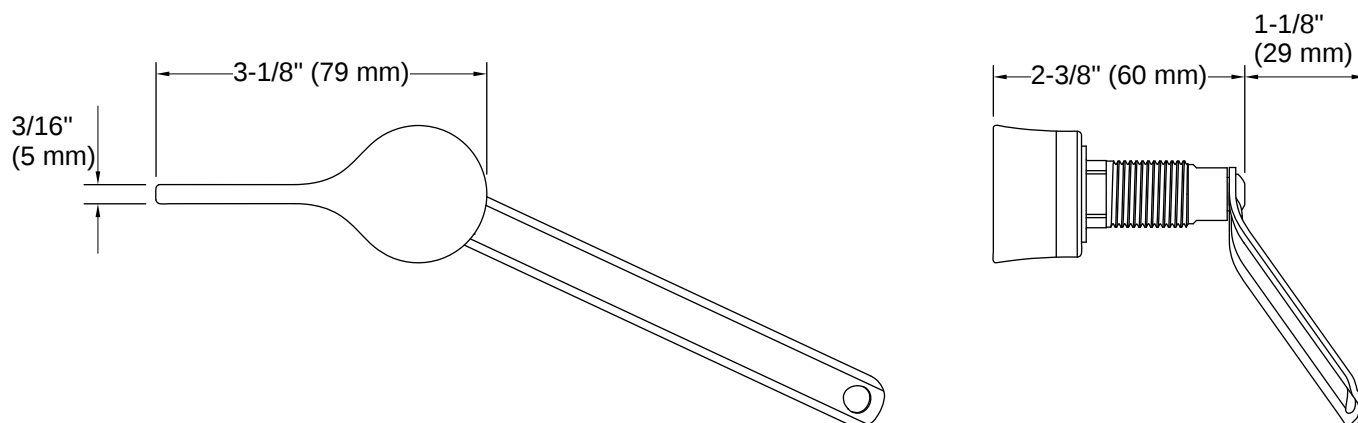

Installation Notes

Install this product according to the installation instructions.