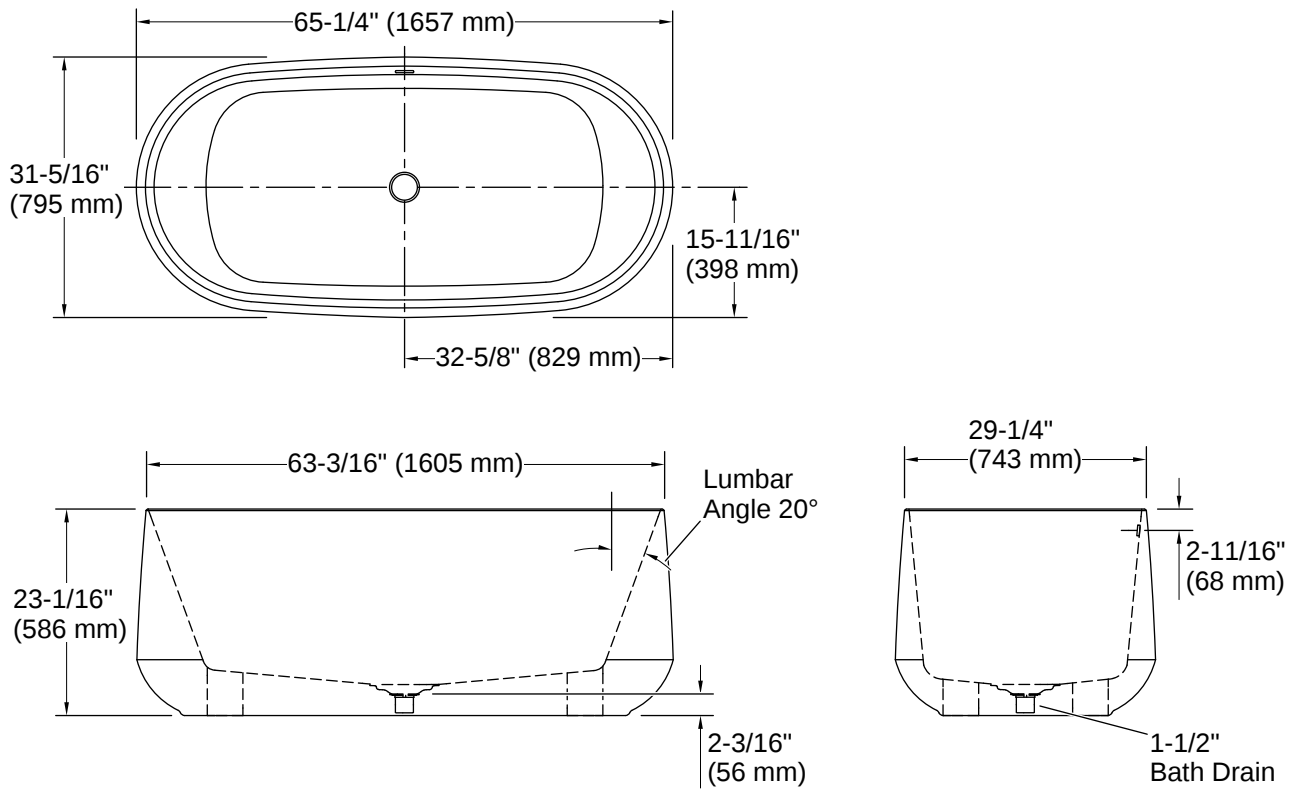

Installation

- Freestanding

Installation Notes

Install this product according to the installation instructions.

Measure your actual product for rough-in details.

The hot water supply should be 70% of the capacity of the bath or greater. Installations will vary.