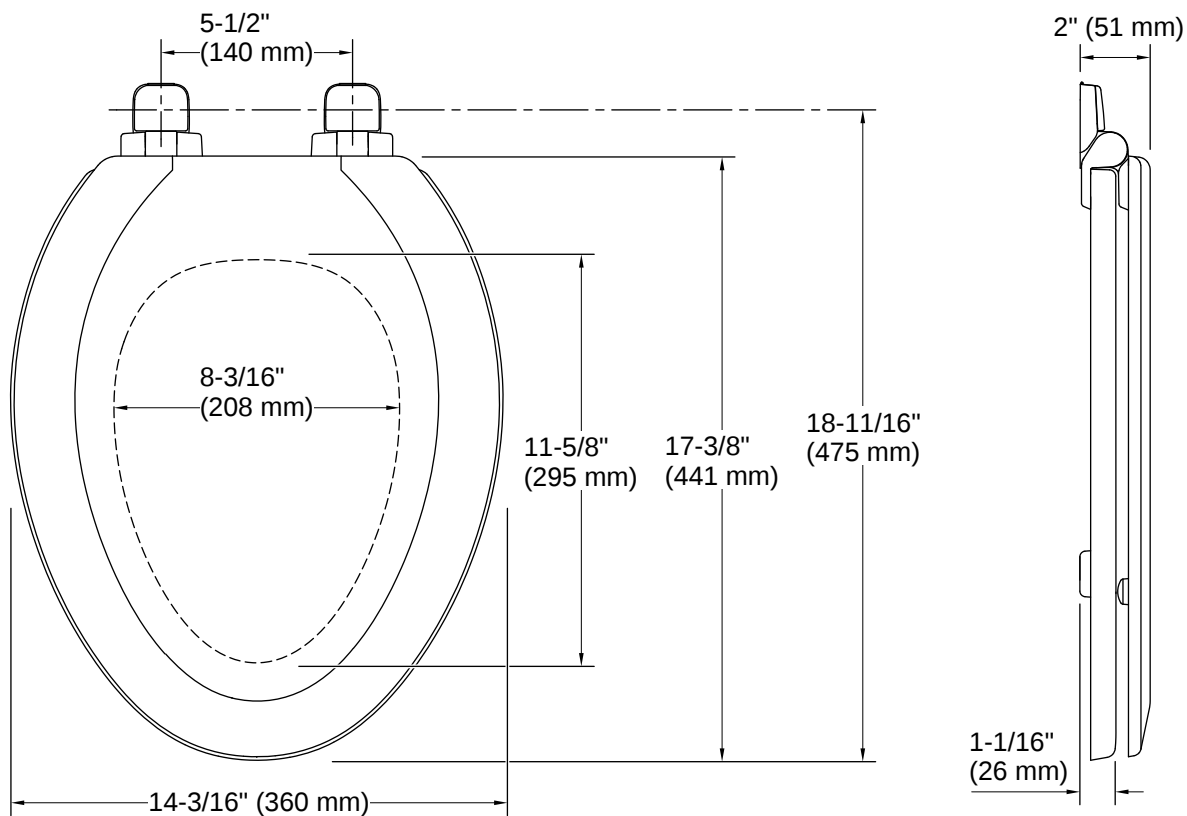

Installation Notes

Install this product according to the installation instructions.