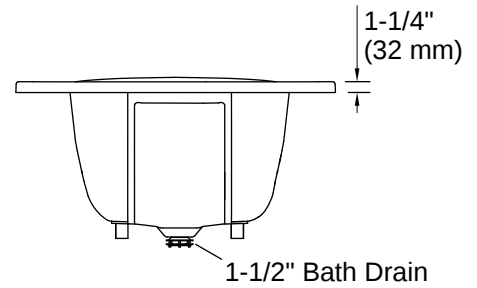

All product dimensions are nominal.

Drain Location:	Reversible
Drain Hole Diameter:	2-1/4" (57 mm)
Minimum Flat for Door:	2-15/16" (75 mm)
Basin Area, Bottom:	43-1/2" x 24-7/8" (1105 mm x 632 mm)
Basin Area, Top:	55-15/16" x 29-1/2" (1421 mm x 749 mm)
Water Depth:	13-1/4" (337 mm)
Water Capacity:	65.4 gal (247.6 L)
Minimum Floor Load:	43.3 lbs/ft ²
Weight:	101 lbs (45.8 kg)

Installation

- Drop-in
- Reversible drain

Installation Notes

Install this product according to the installation instructions.

Measure your actual product for rough-in details.

The hot water supply should be 70% of the capacity of the bath or greater. Installations will vary.