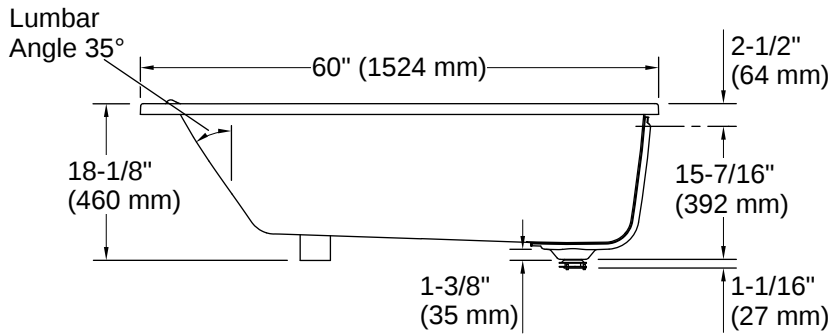

No change in measurements if connected with drain illustrated. (1475082)