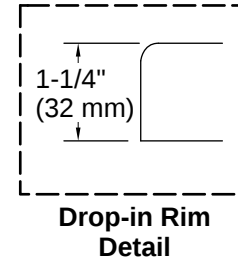

No change in measurements if connected with drain illustrated. (1475082)