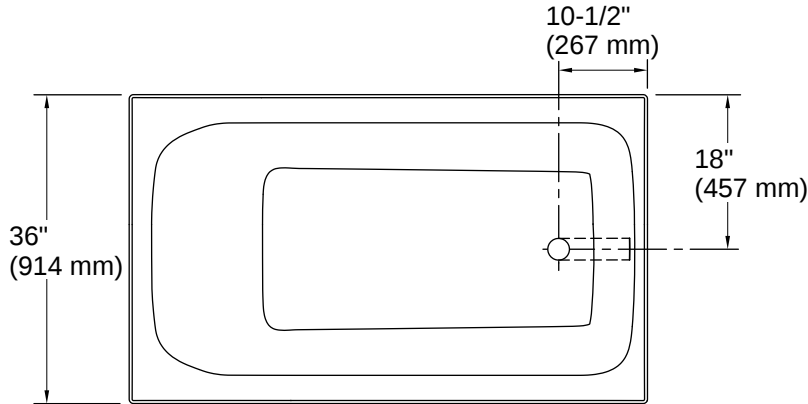

No change in measurements if connected with drain illustrated. (1475082)

Installation

- Drop-in
- Reversible drain

Installation Notes

Install this product according to the installation instructions.

Measure your actual product for rough-in details.

The hot water supply should be 70% of the capacity of the bath or greater. Installations will vary.

ADA compliant when installed to the specific requirements of these regulations.