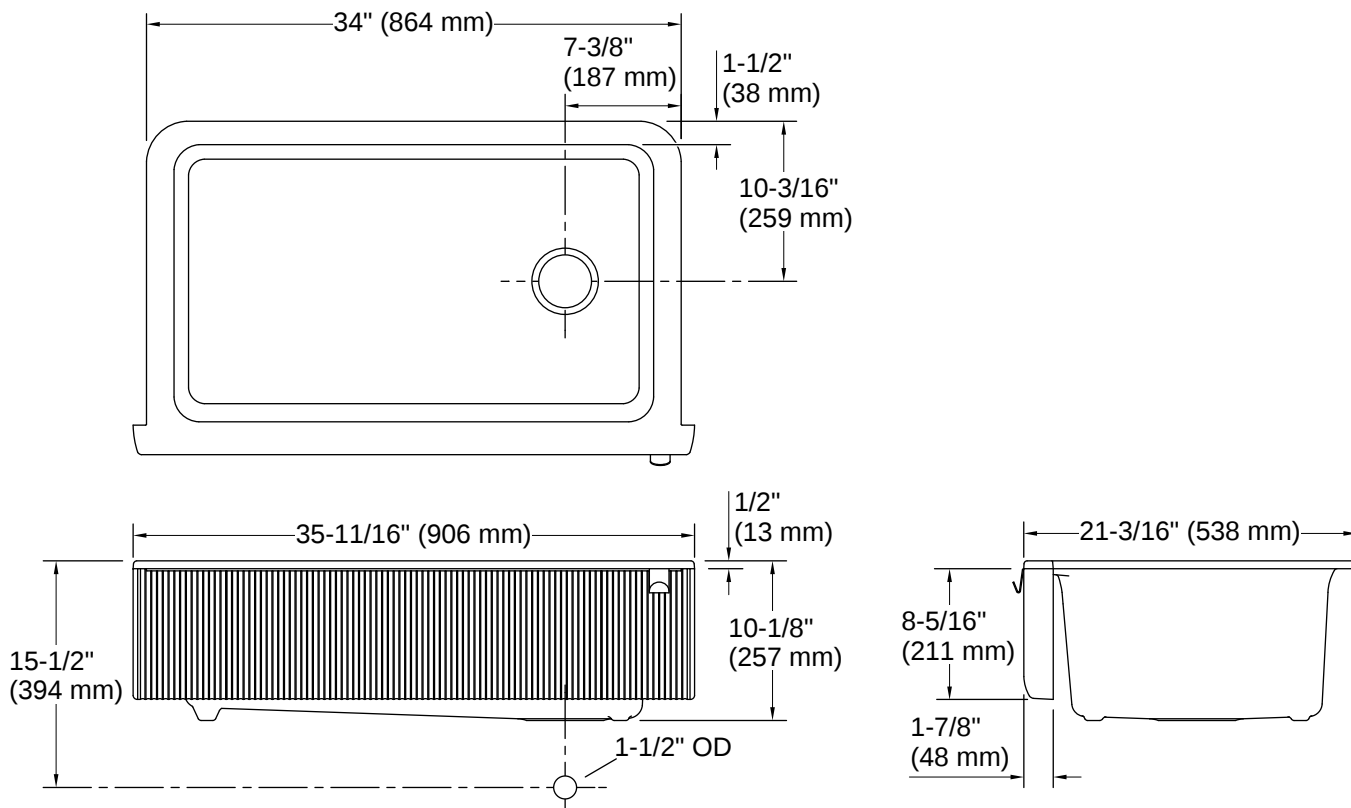

Installation

- Undermount

Installation Notes

Install this product according to the installation instructions.