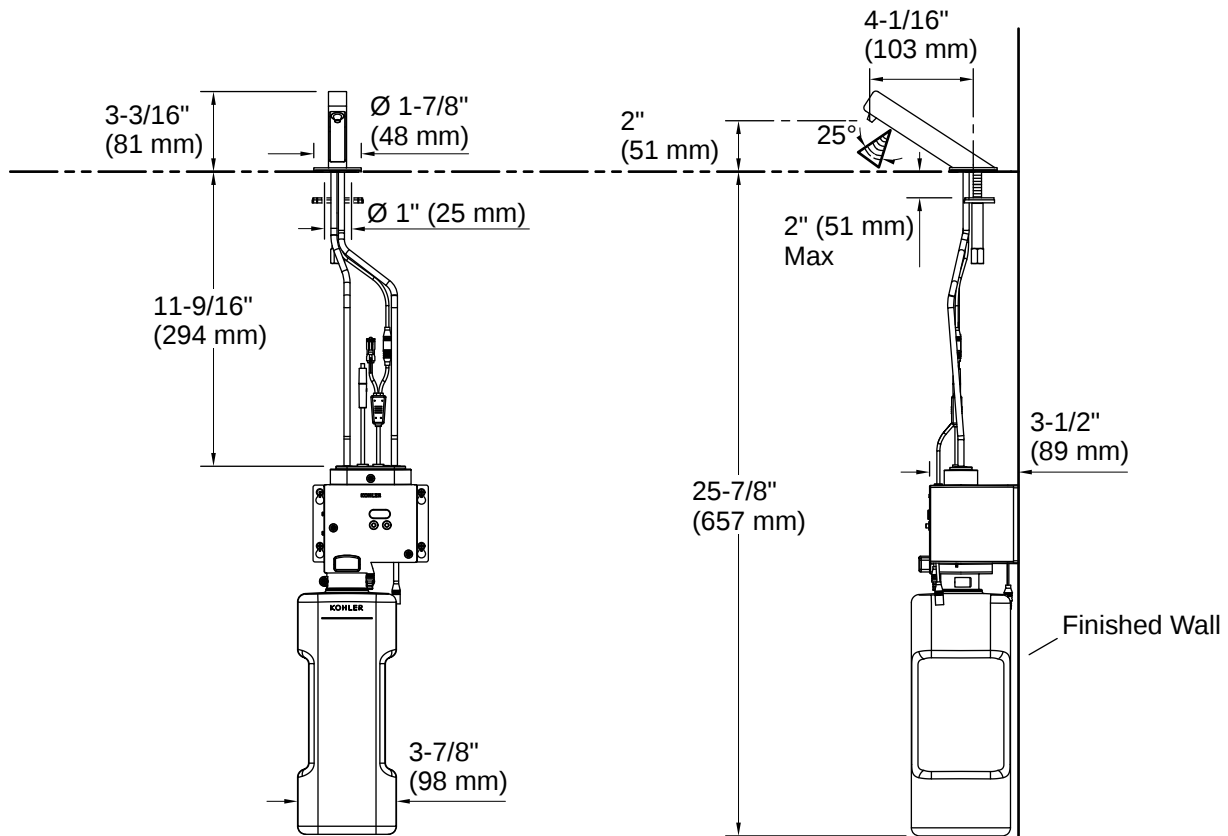

## Installation

- Optional deep rough-in mounting hardware kit for counters greater than 2" (50 mm) thick and less than 4-1/2" (114.3 mm) thick sold separately