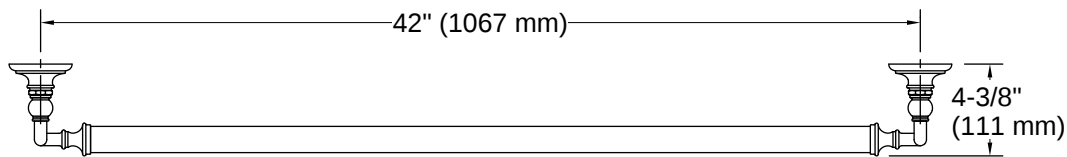

Installation Notes

Install this product according to the installation instructions.

Measure your actual product for roughing-in details.

WARNING: Risk of personal injury. The wall plates on the grab bar must be mounted to a brace between the wall studs. This will ensure that the weight of the user is adequately supported.