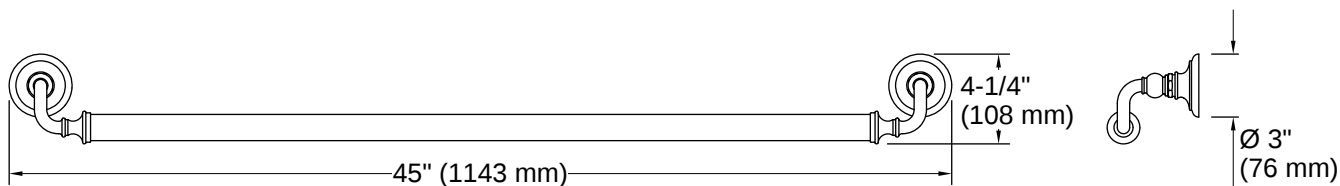

Installation Notes

Install this product according to the installation instructions.

Measure your actual product for roughing-in details.

WARNING: Risk of personal injury. The wall plates on the grab bar must be mounted to a brace between the wall studs. This will ensure that the weight of the user is adequately supported.