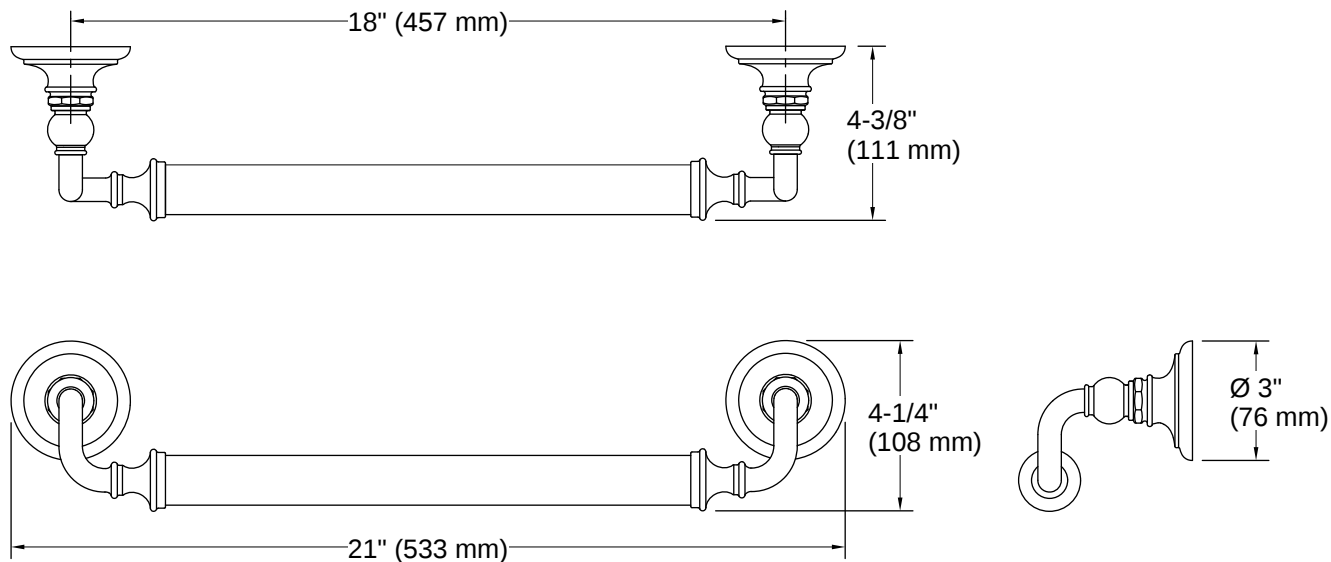

Installation Notes

Install this product according to the installation instructions.

Measure your actual product for roughing-in details.

WARNING: Risk of personal injury. The wall plates on the grab bar must be mounted to a brace between the wall studs. This will ensure that the weight of the user is adequately supported.