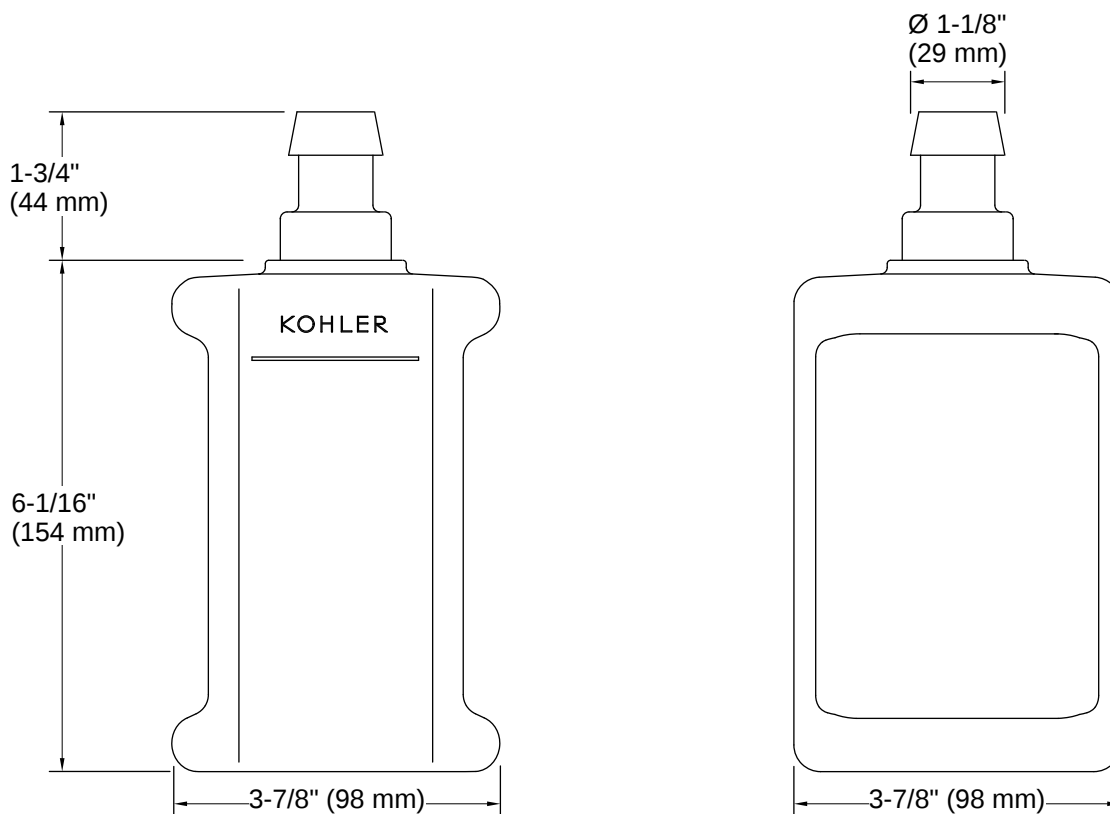

Installation Notes

Install this product according to the installation instructions.