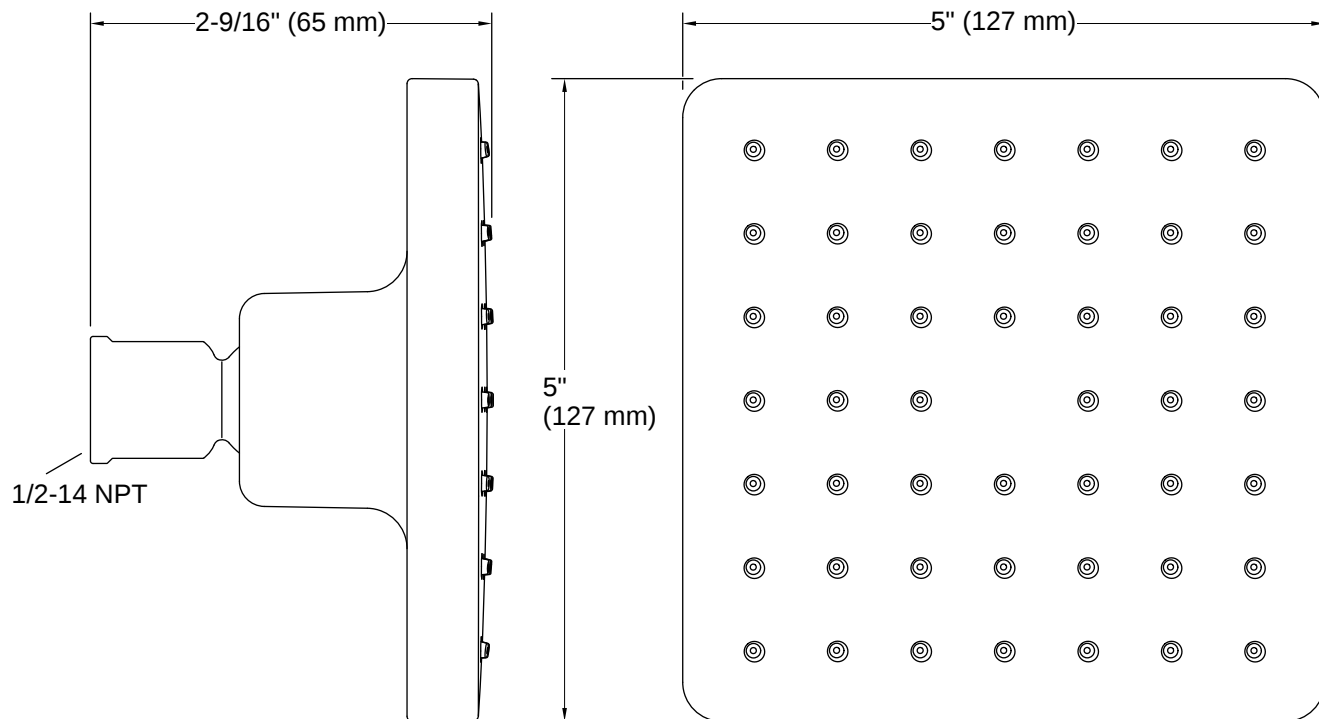

### Installation

- 1/2" -14 NPT connection
- Wall-mount