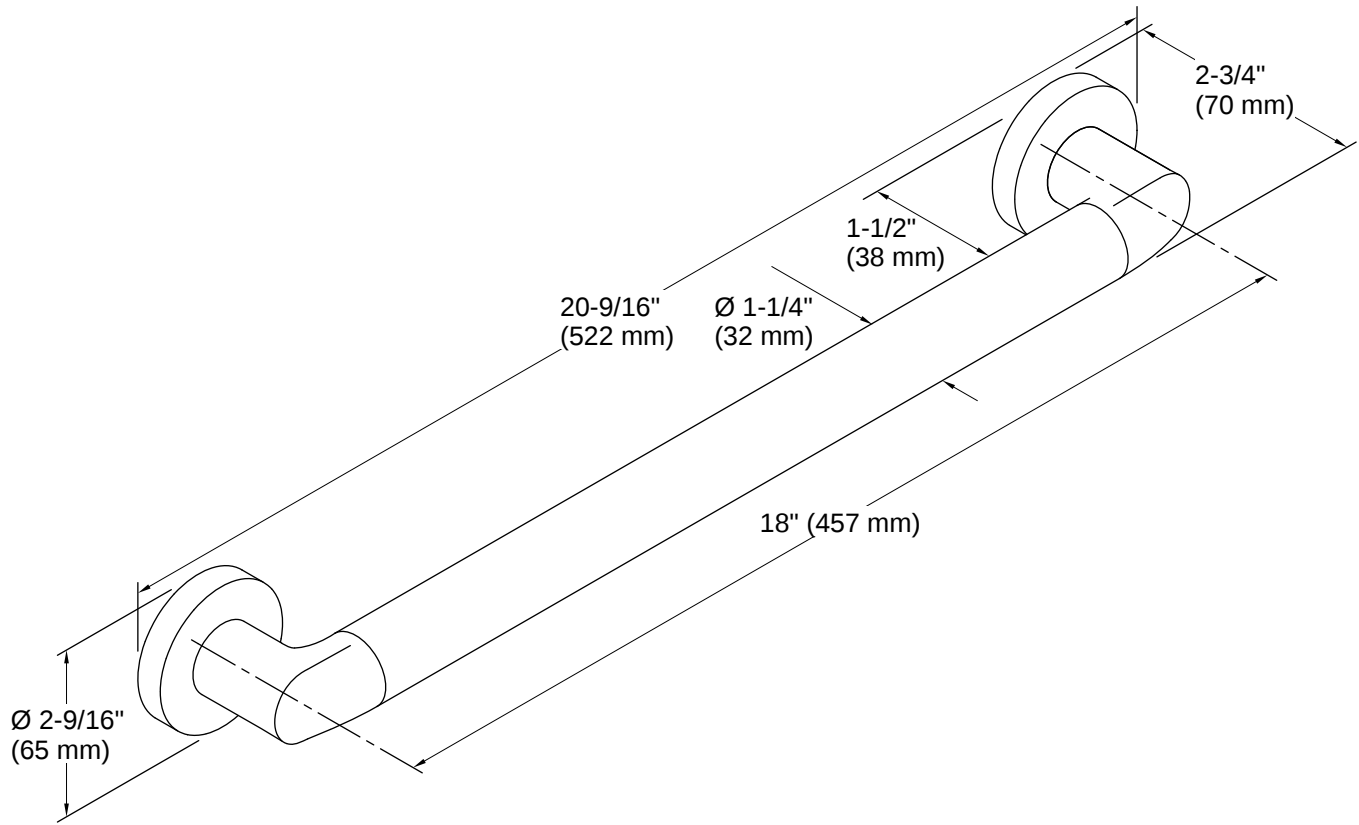

Installation

- Mounting hardware and installation template included

Installation Notes

Install this product according to the installation instructions.

WARNING: Risk of personal injury. The wall plates on the grab bar must be mounted to a brace between the wall studs. This will ensure that the weight of the user is adequately supported.

ADA compliant when installed to the specific requirements of these regulations.