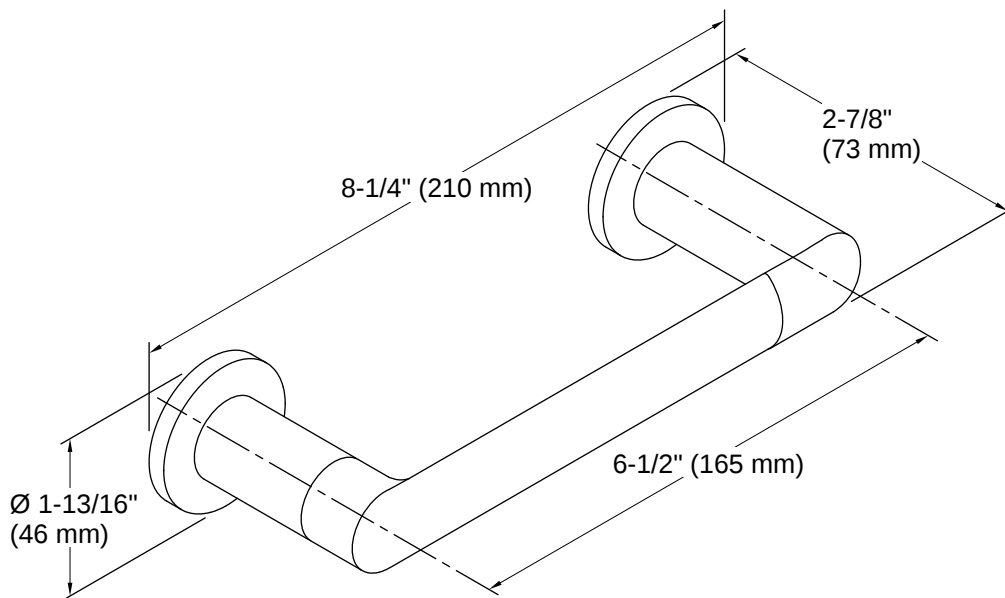

Installation

- Mounting hardware and installation template included

Installation Notes

Install this product according to the installation instructions.

CAUTION: Risk of personal injury. Do not install these products in any area where they are likely to be used inadvertently as a grab bar or support bar. These products are not designed or intended for use as a grab bar or support bar.