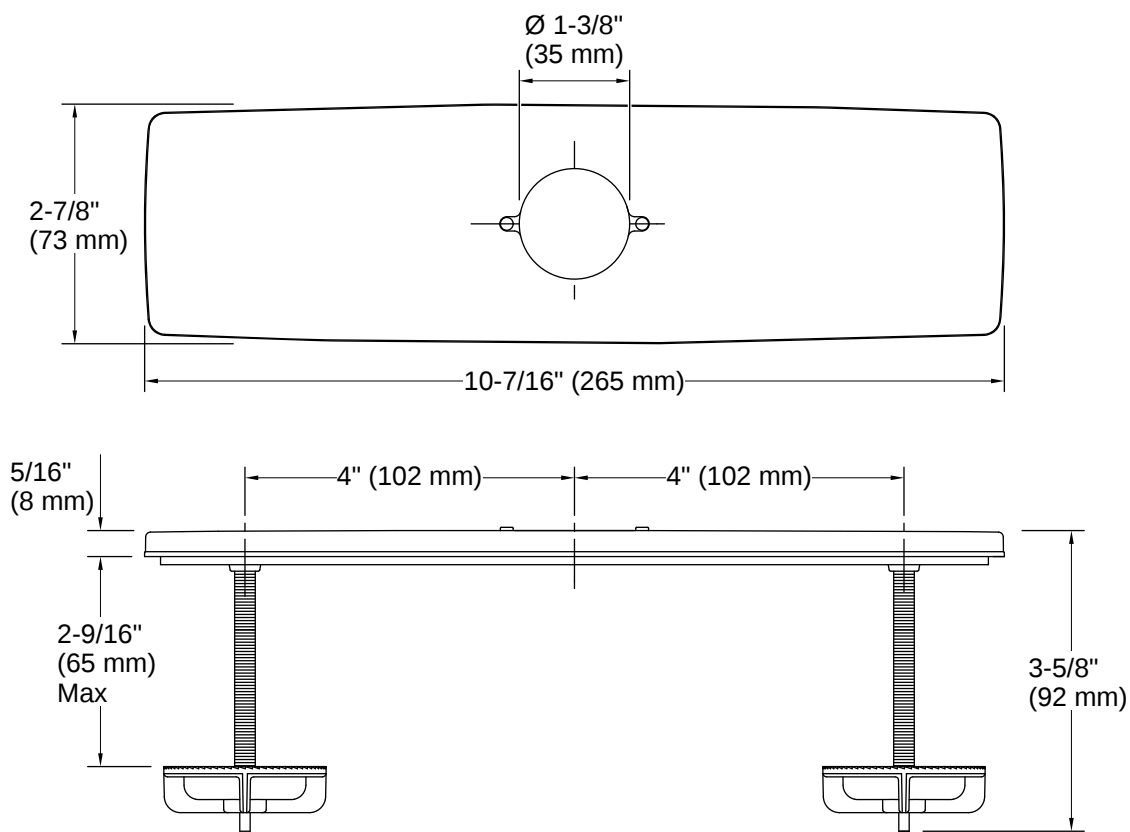

Installation Notes

Install this product according to the installation instructions.