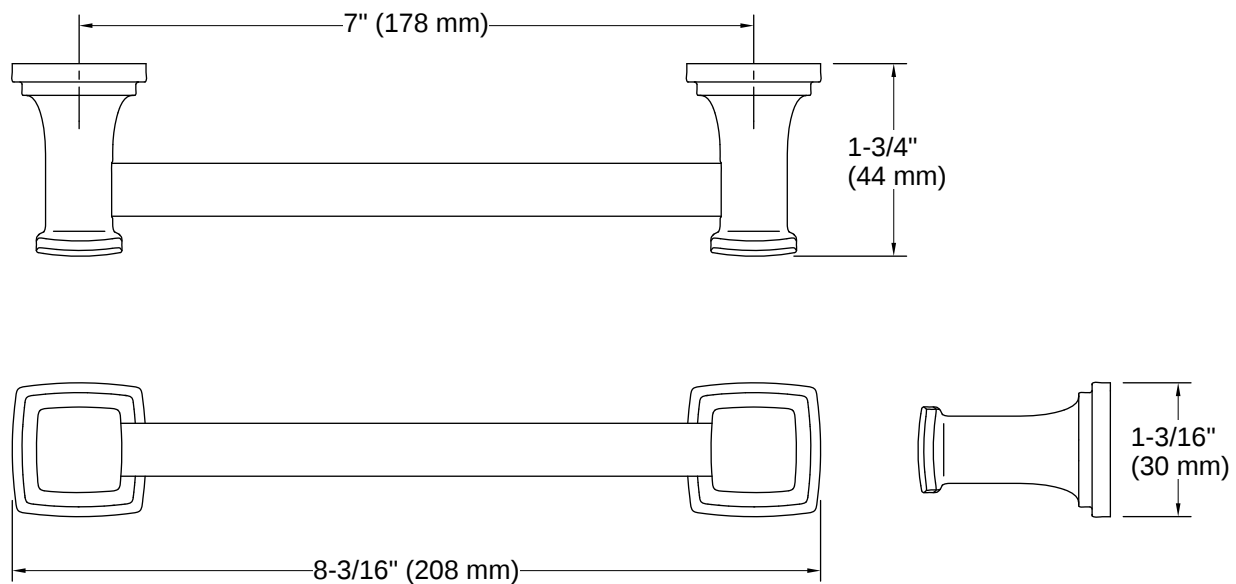

Installation Notes

Install this product according to the installation instructions.