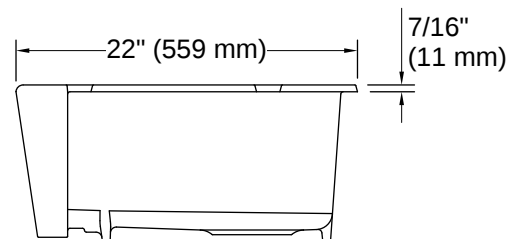

Installation

- Undermount

Installation Notes

Install this product according to the installation instructions.