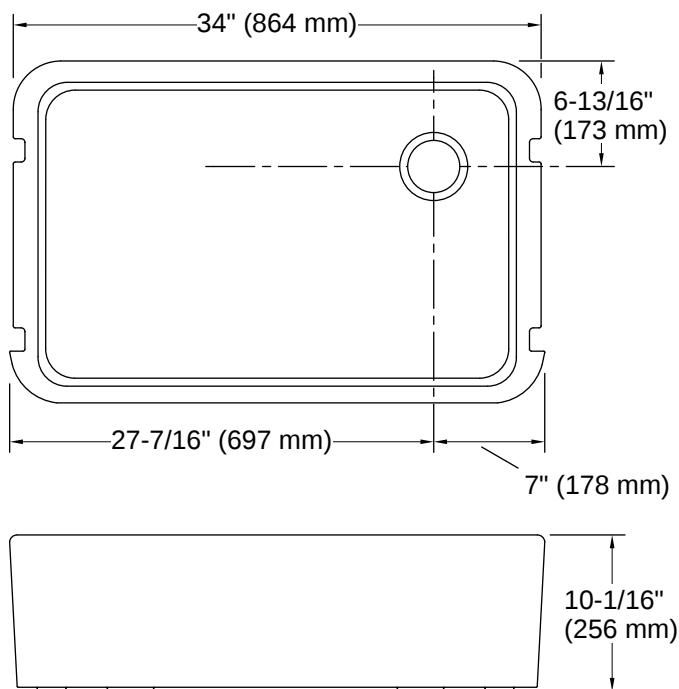

Installation

- Undermount

Installation Notes

Install this product according to the installation instructions.