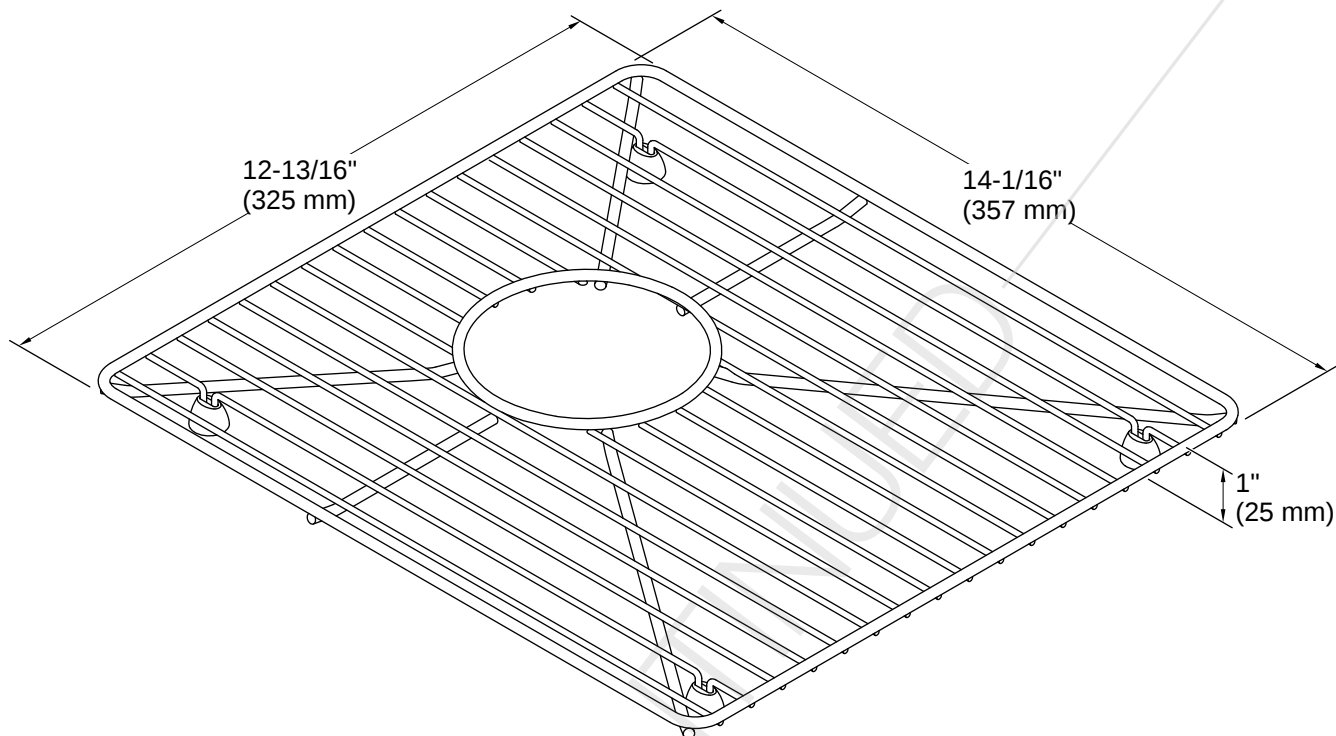

Installation Notes

Install this product according to the installation instructions.