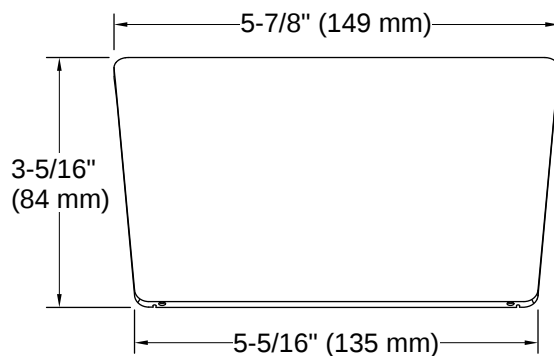

Installation Notes

Install this product according to the installation instructions.