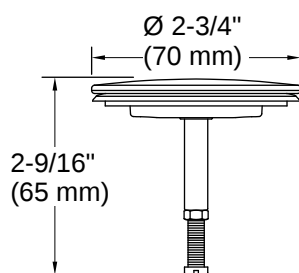

Installation Notes

Install this product according to the installation instructions.