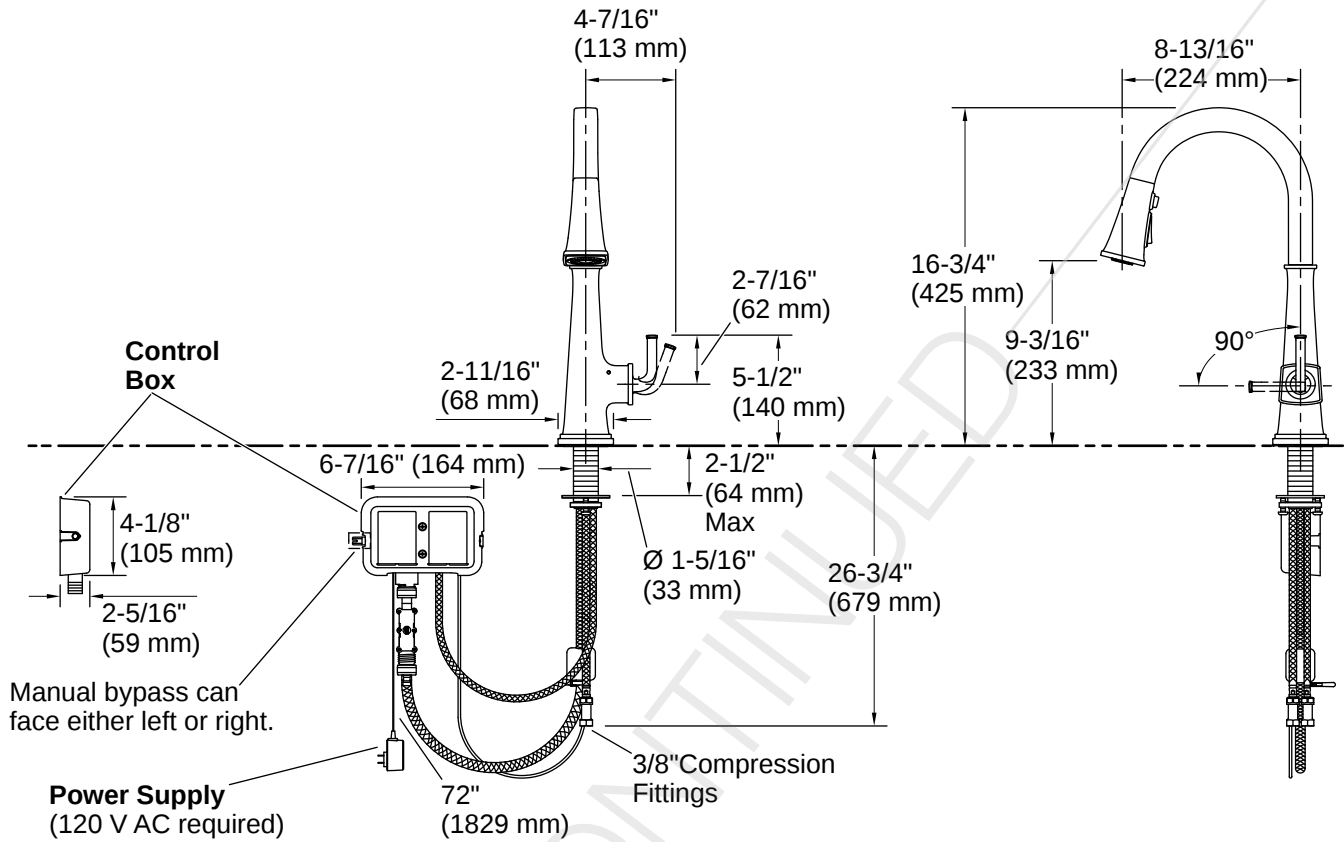

Technical Information

All product dimensions are nominal.

Handle

Handle Style/ Type: Lever

Spout

Spout Reach: 8-13/16" (224 mm)

Flow Rate

Faucet Flow Rate: 1.5 gpm (5.7 l/min)

120 V

Electrical Component Ratings

Power Cord Length: 60" (1524 mm)

Warranty

See website for detailed warranty information.

KOHLER® Electronic Faucets, Valves, and Controls Five-Year Limited Warranty|KOHLER® Faucet Lifetime Limited Warranty