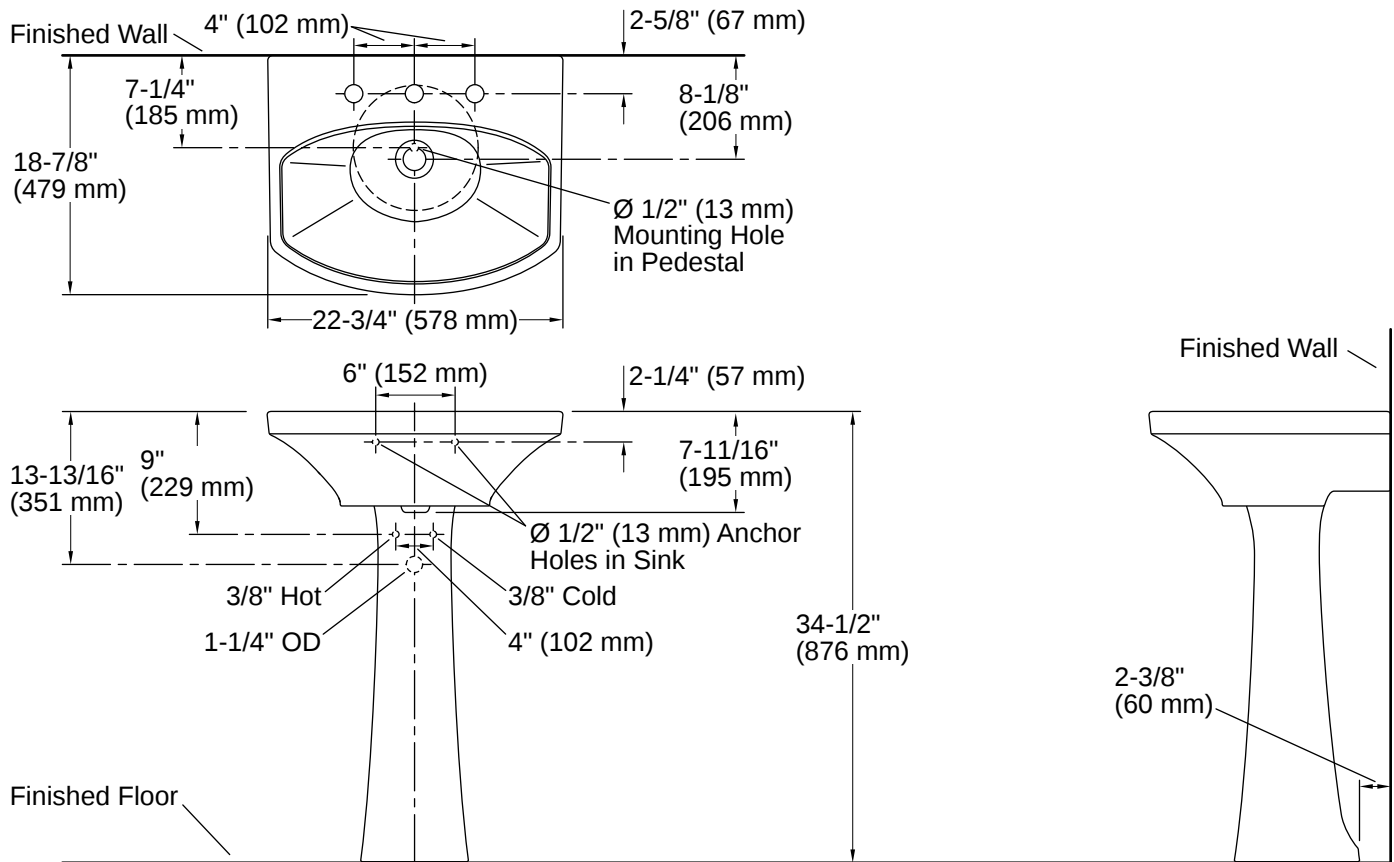

Cimarron® | K-2362-8

22-3/4" rectangular pedestal bathroom sink

Features

- 8" (203 mm) widespread faucet holes
- Overflow drain
- Combination consists of basin and pedestal
- Coordinates with other products in the Cimarron collection

THE BOLD LOOK
OF **KOHLER**

Codes/Standards

ASME A112.19.2/CSA B45.1

Technical Information

Number of Deck Holes:	3
Faucet Hole(s) Size:	1-3/8" (35 mm)
Center(s):	8" (203 mm)
With Overflow:	Yes
Drain Hole Diameter:	1-3/4" (44 mm)
Basin Configuration:	Single Bowl
Basin Length:	21" (533 mm)
Basin Width:	12-3/4" (324 mm)
Basin Depth:	6-1/16" (154 mm)

Material

- Vitreous china
-

Included Combo Skus

- K-2363-8 22-3/4" rectangular pedestal bathroom sink
 - K-2364 Pedestal
-

Recommended Products/Accessories

K-23726 Drain treatment

K-23725 Cast iron cleaner

Warranty

Installation

- Pedestal

Installation Notes

Install this product according to the installation instructions.

Product dimensions are nominal and may vary per ASME A112.19.2 tolerances.