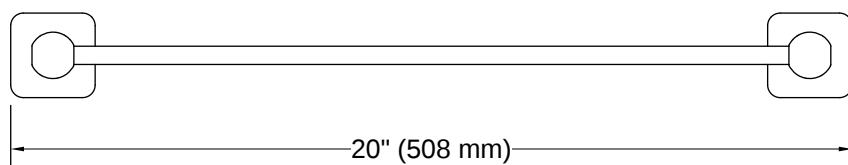

Installation Notes

Install this product according to the installation instructions.

CAUTION: Risk of personal injury. Do not install these products in any area where they are likely to be used inadvertently as a grab bar or support bar. These products are not designed or intended for use as a grab bar or support bar.