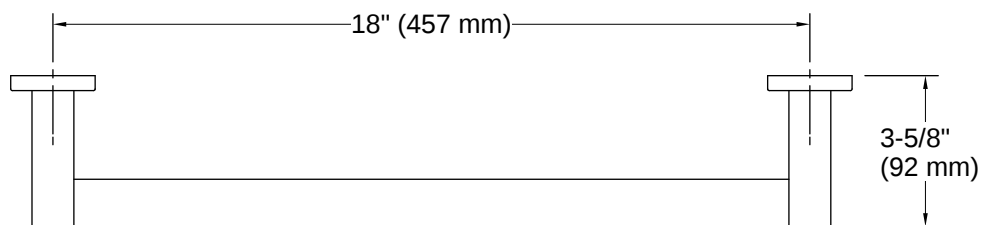

Installation Notes

Install this product according to the installation instructions.

CAUTION: Risk of personal injury. Do not install these products in any area where they are likely to be used inadvertently as a grab bar or support bar. These products are not designed or intended for use as a grab bar or support bar.