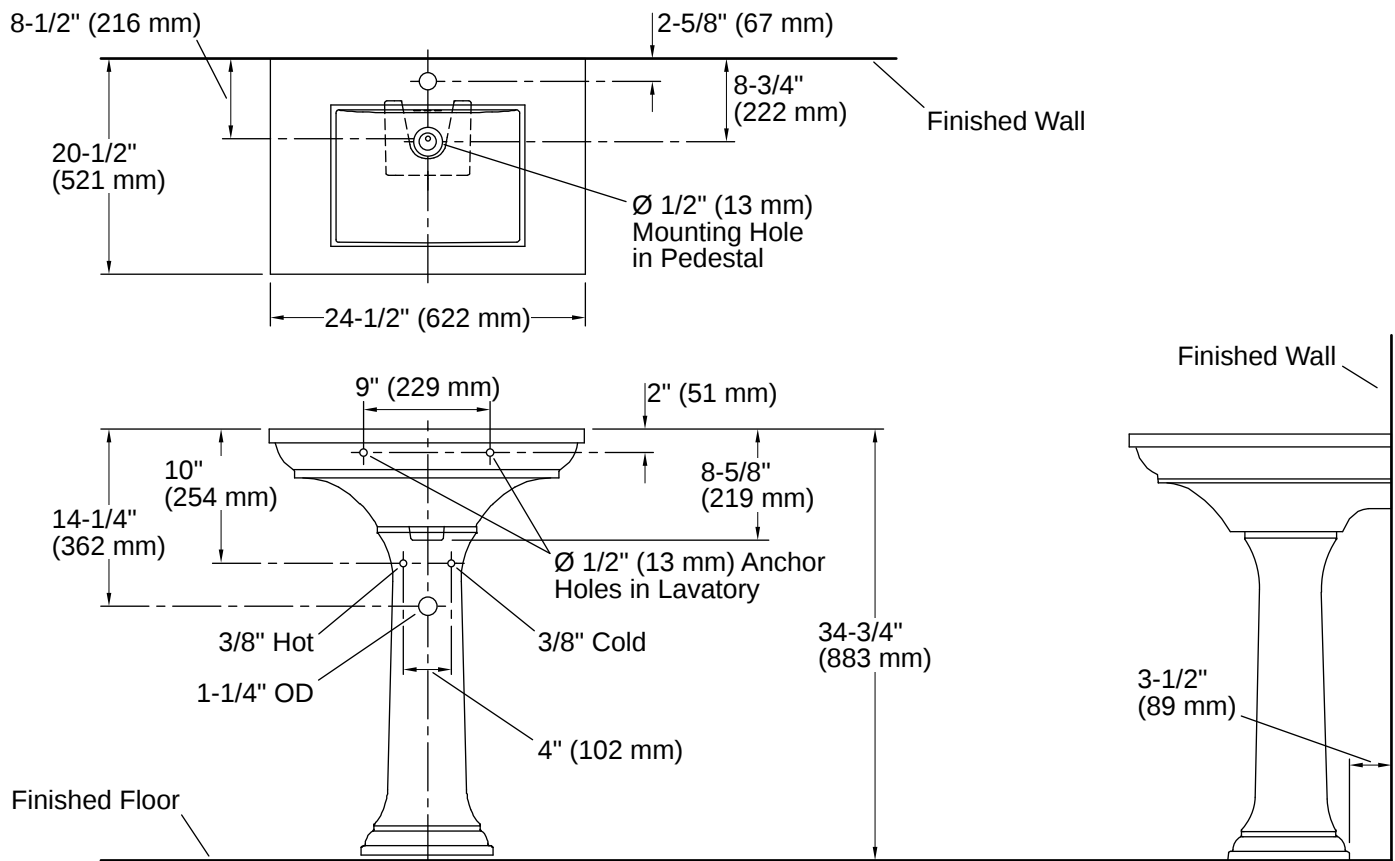

Installation

- Pedestal

Installation Notes

Install this product according to the installation instructions.