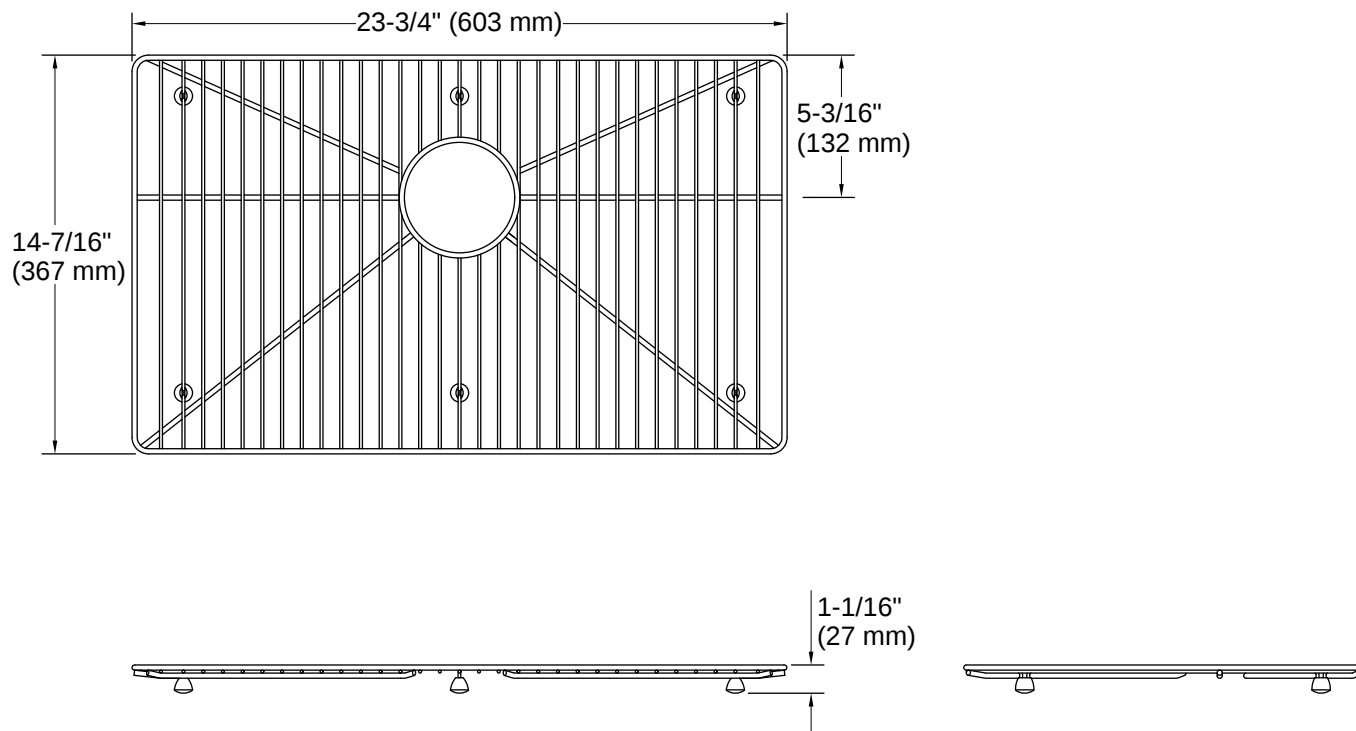

Installation Notes

Install this product according to the installation instructions.