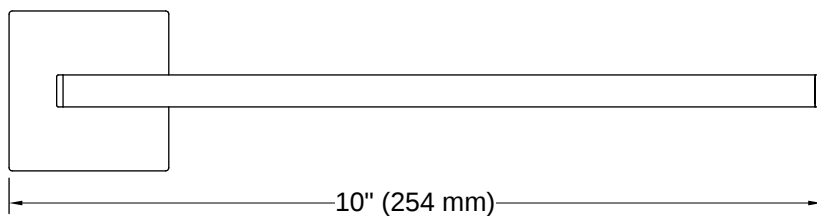

Installation Notes

Install this product according to the installation instructions.

CAUTION: Risk of personal injury. Do not install these products in any area where they are likely to be used inadvertently as a grab bar or support bar. These products are not designed or intended for use as a grab bar or support bar.