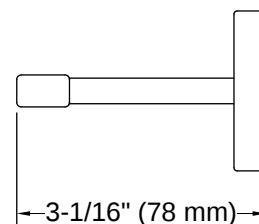

Installation Notes

Install this product according to the installation instructions.

CAUTION: Risk of personal injury. Do not install these products in any area where they are likely to be used inadvertently as a grab bar or support bar. These products are not designed or intended for use as a grab bar or support bar.