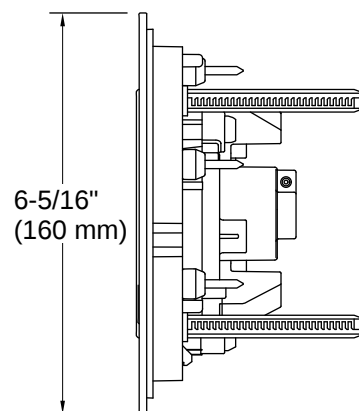

Installation

- Requires K-8108 Pneumatic Conversion In-Wall Kit (sold separately)

Installation Notes

Install this product according to the installation instructions.

ADA, OBC, CSA B651 compliant when installed to the specific requirements of these regulations.