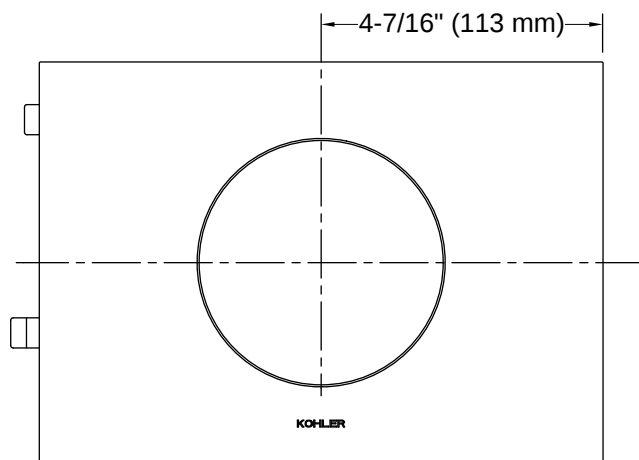

Installation

- Requires K-8108 Pneumatic Conversion In-Wall Kit (sold separately)

Installation Notes

Install this product according to the installation instructions.

ADA, OBC, CSA B651 compliant when installed to the specific requirements of these regulations.