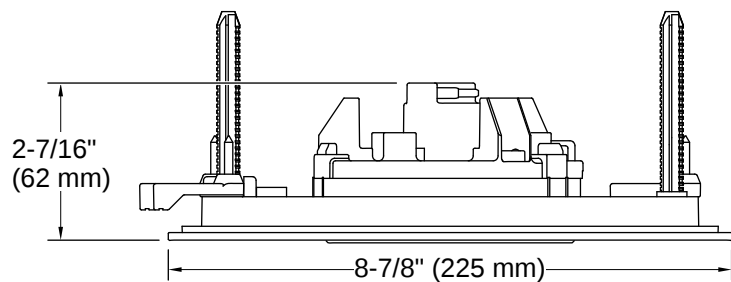

- K-28829 In-wall tank and carrier system
-

Warranty

See website for detailed warranty information.

KOHLER® Toilets and Seats Limited Warranty

Installation

- Requires K-8108 Pneumatic Conversion In-Wall Kit (sold separately)