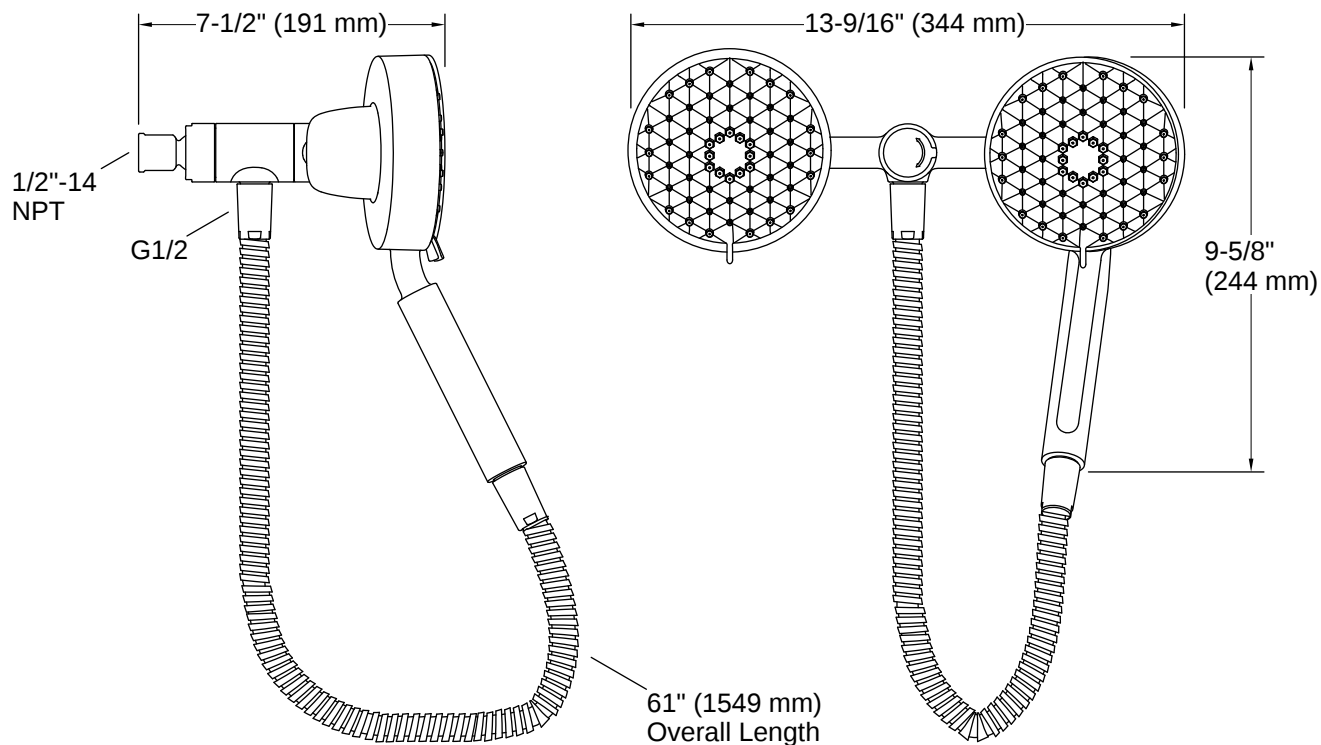

Awaken® | K-23218

2-in-1 multifunction 2.5 gpm shower combo kit

Features

- Multifunction showerhead and handshower each have advanced spray engines to provide three experiences: wide coverage, intense drenching, and targeted spray
- Wide coverage spray produces an encompassing spray for everyday use
- Intense drenching spray delivers a forceful spray ideal for rinsing shampoo from hair
- Targeted spray is a focused stream for targeting sore muscles or use as a utility spray
- Pause feature temporarily pauses water flow to conserve water while you lather, shave, or shampoo
- MasterClean™ sprayface features an easy-to-clean surface that withstands mineral buildup and maximizes spray performance
- 2.5 gpm (9.5 lpm) maximum flow rate at 45 psi (3.1 bar)
- Box includes: Showerhead, handshower, 60" (1524 mm) metal hose

All product dimensions are nominal.

Flow Rate

Shower/Rainhead Rated 2.5 gpm (9.5 l/min)

Maximum Flow:

Handshower Rated Maximum 2.5 gpm (9.5 l/min)

Flow:

Material

- Premium material construction for durability and reliability
 - KOHLER finishes resist corrosion and tarnishing
-

Recommended Products/Accessories

K-933 Shower arm and flange

K-7395 Shower arm and flange, 5-3/8" long

K-7397 Shower arm and flange, 7-1/2" long

K-20005 Shower arm and flange

K-26318 Shower arm and flange

Warranty

For the most current specification sheet, go to www.kohler.com USA or www.kohler.ca Canada.

4-15-2026 6:9 - US-CA

Installation

- Shower arm and flange sold separately

Installation Notes

Install this product according to the installation instructions.