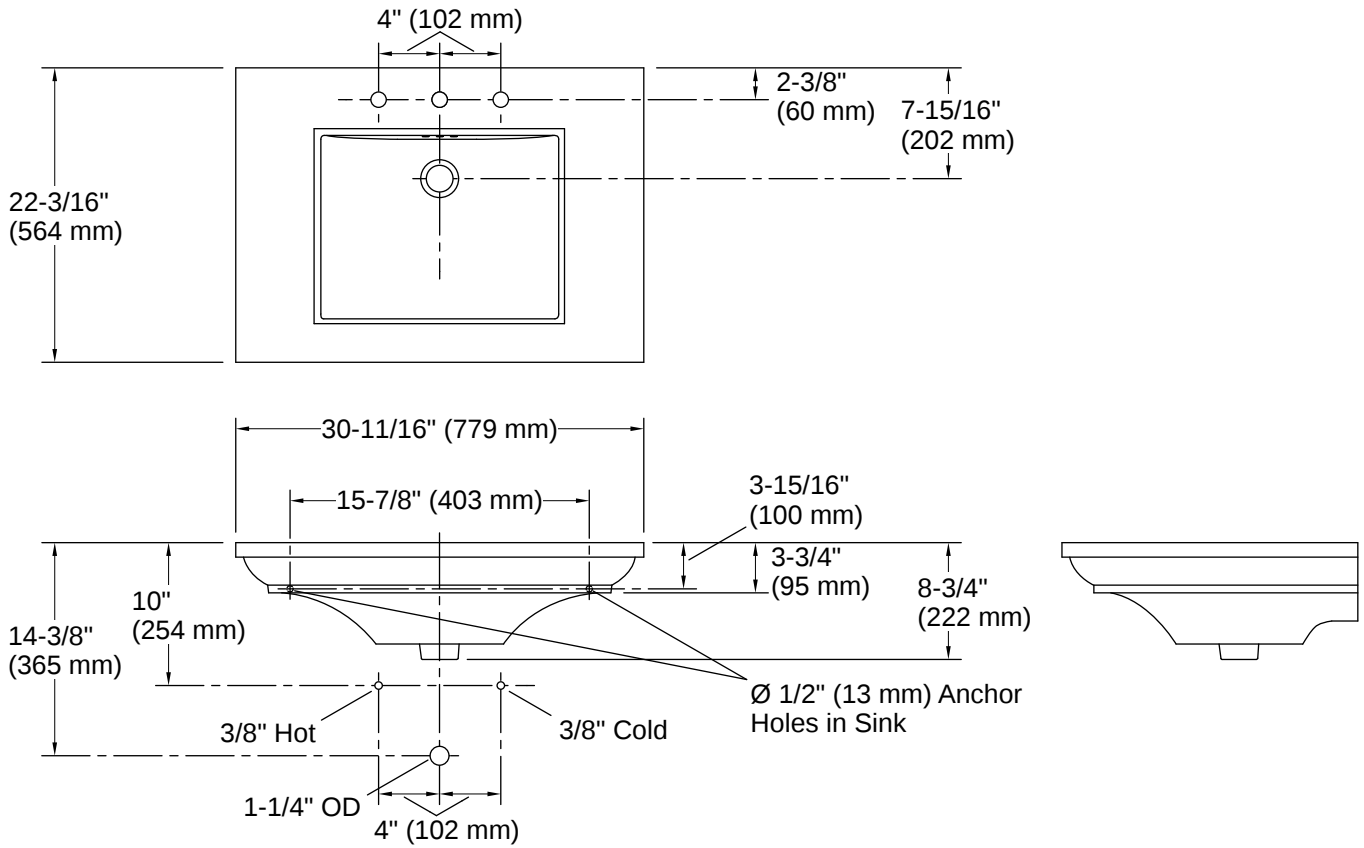

Installation

- Console table or pedestal

Installation Notes

Install this product according to the installation instructions.

NOTICE: Countertop manufacturer or cutter must use the cutout template provided with the product, or a current one provided by Kohler Co. (call 1-800-4KOHLER). Kohler Co. is not responsible for cutout errors when the incorrect cutout template is used.