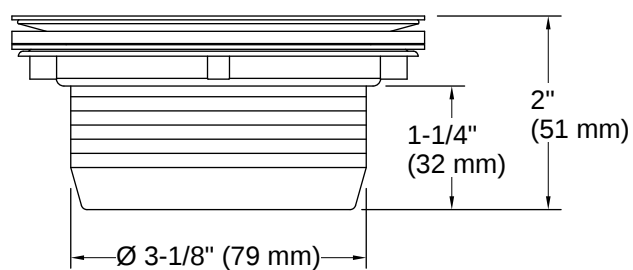

## Installation

- For installation with shower receptors; not intended for tile or marble installations
- For use with 2" metal or plastic pipe; includes 2" plastic pipe gasket/bushing
- Includes installation plate