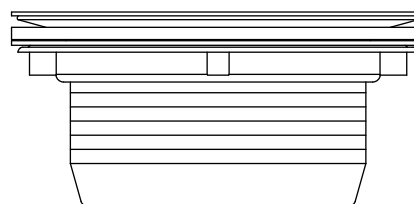

## Installation

- For installation with shower receptors; not intended for tile or marble installations
- For use with 2" metal or plastic pipe; includes 2" plastic pipe gasket/bushing
- Includes installation plate