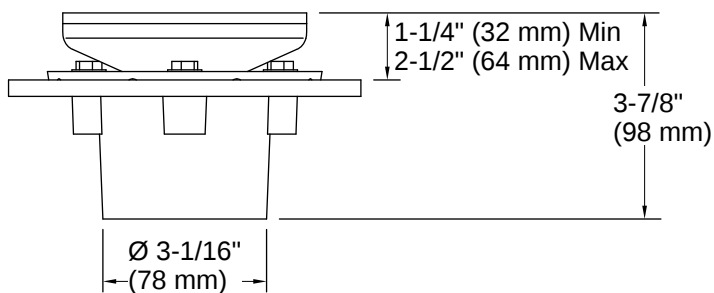

Installation

- Through-the-floor tile-in installation

Installation Notes

Install this product according to the installation instructions.