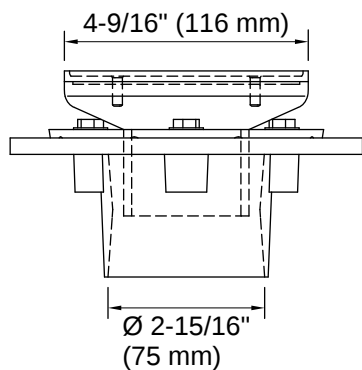

Installation

- Through-the-floor tile-in installation

Installation Notes

Install this product according to the installation instructions.