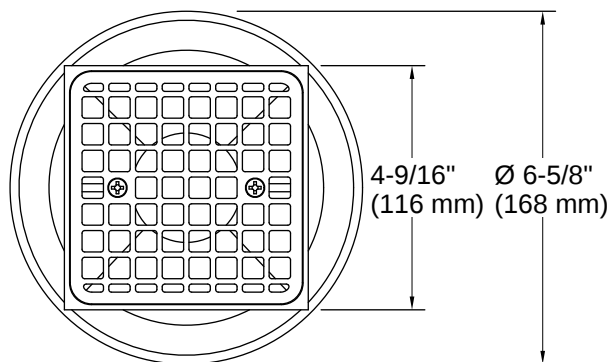

Installation

- Through-the-floor tile-in installation

Installation Notes

Install this product according to the installation instructions.