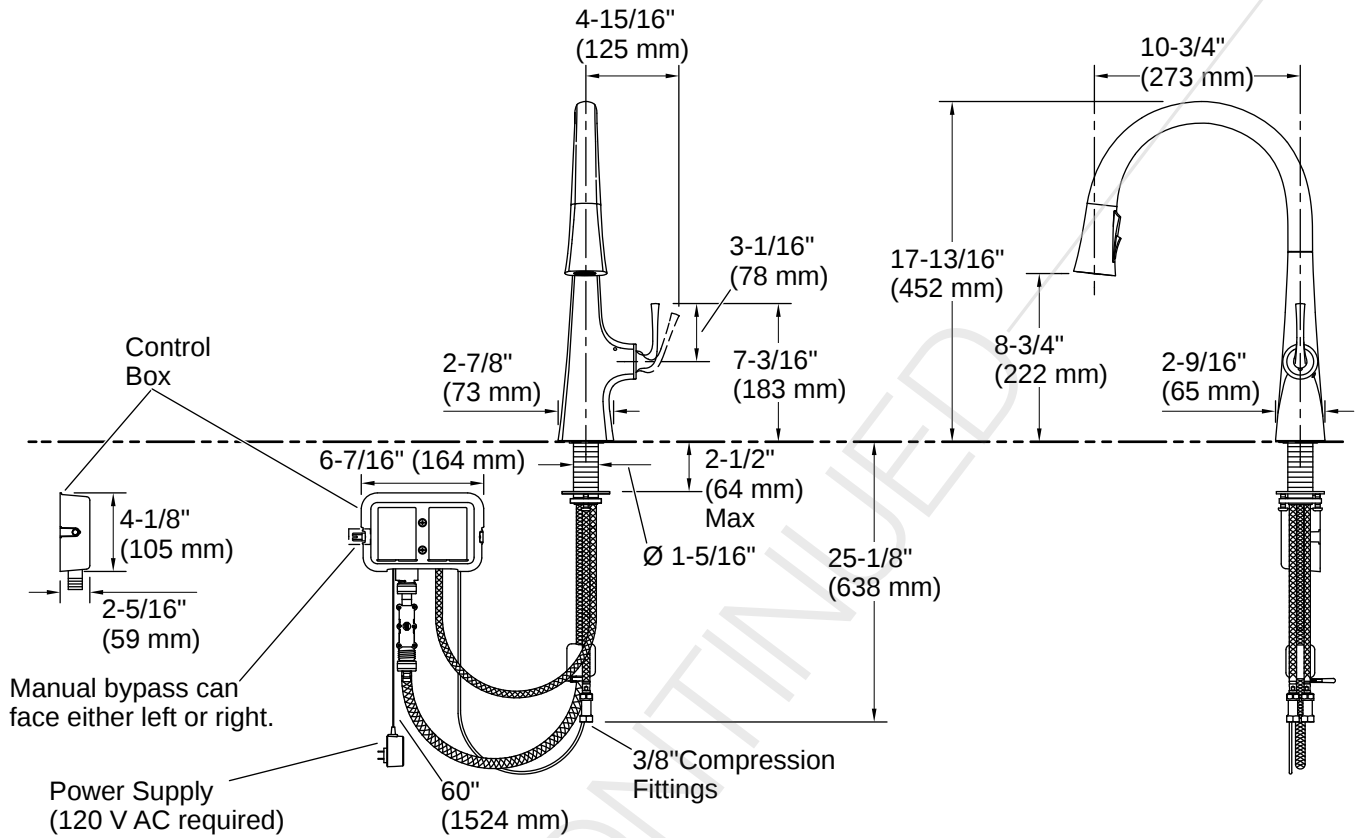

Installation

- Single-hole installation (three-hole escutcheon sold separately)
- Google, Google Home and Google Play are trademarks of Google LLC

Installation Notes

Install this product according to the installation instructions.

ADA compliant for faucet handles only
ADA, CSA B651 compliant when installed to the specific requirements of these regulations.