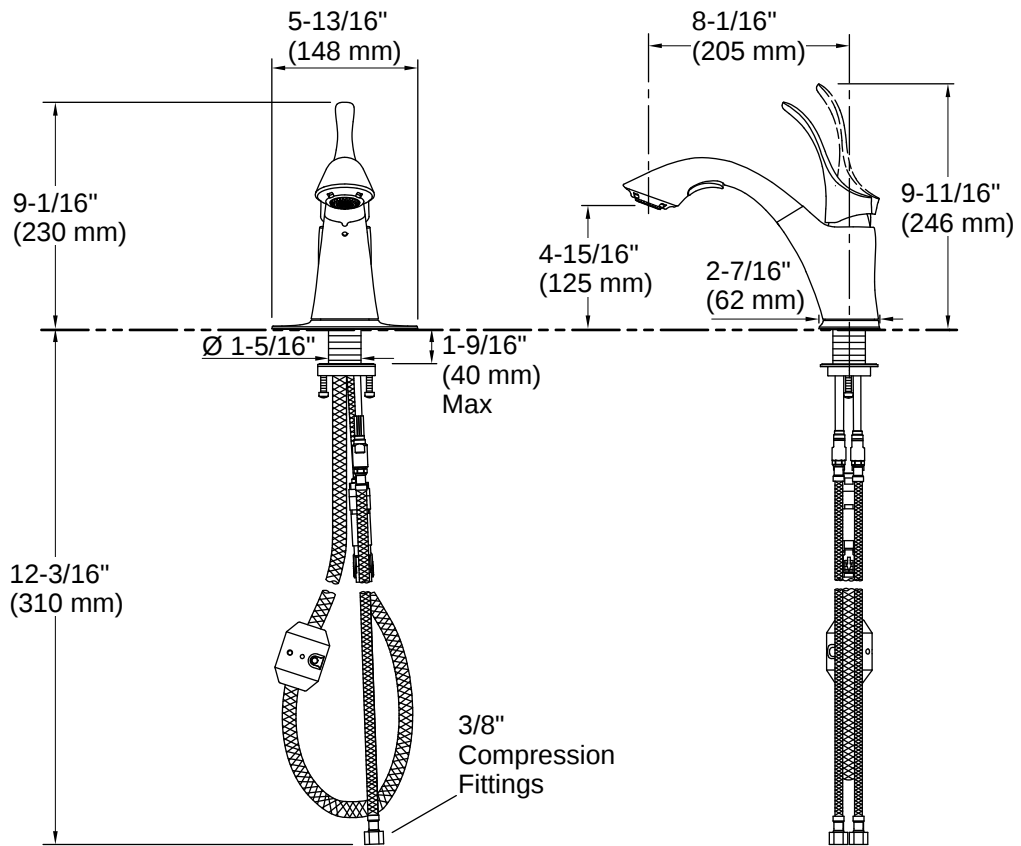

Handle Style/ Type: Lever

Spout

Spout Reach: 8" (204 mm)

Flow Rate

Faucet Flow Rate: 4 gpm (15.1 l/min)

Valves

Included Valves: Ceramic disc, Thermostatic, Volume Control

Material

4-15-2026 3:0 - US-CA

Installation

- Single-hole or three-hole installation (escutcheon available for four-hole installation; sold separately)

Installation Notes

Install this product according to the installation instructions.

Faucet contains all necessary parts for both single-hole and three-hole installations.