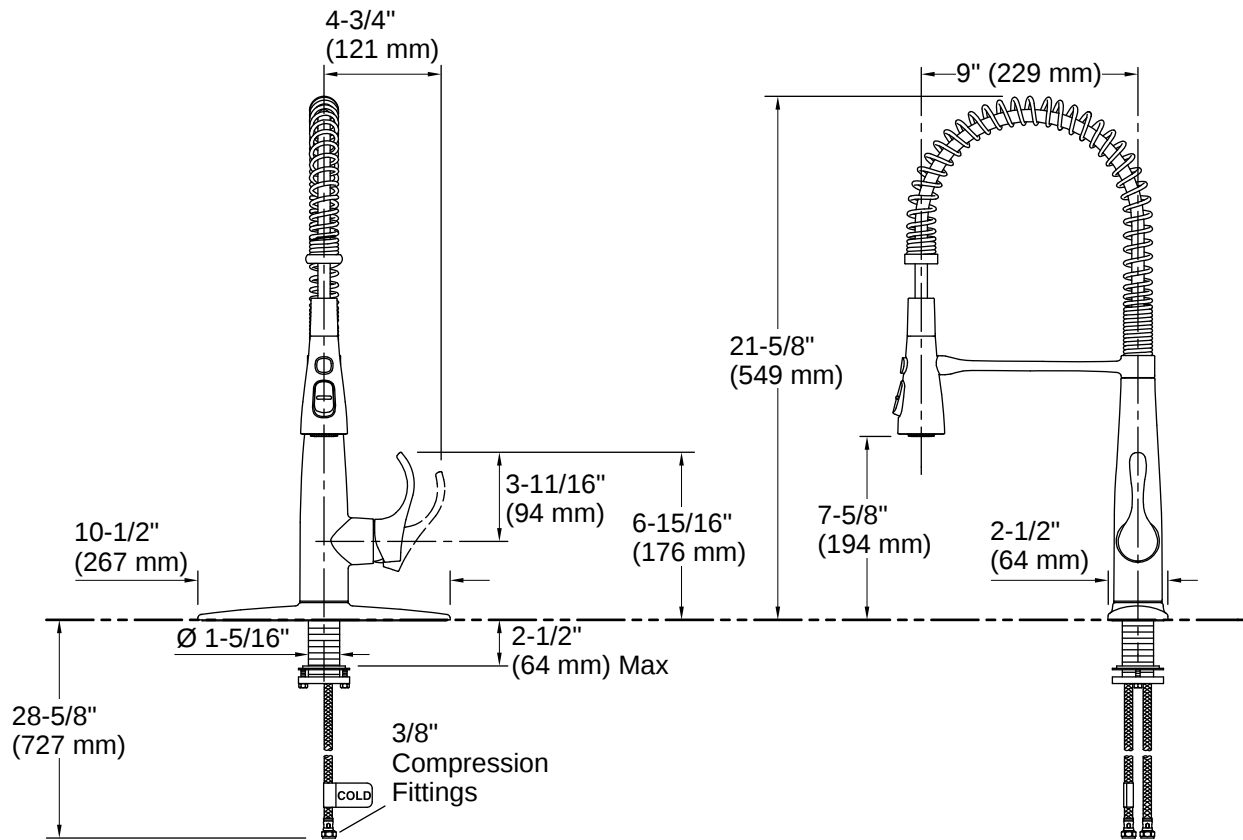

Installation

- Single- or three-hole installation (escutcheon included)
- Flexible supply lines simplify installation

Installation Notes

Install this product according to the installation instructions.

ADA compliant for faucet handles only.
ADA compliant for faucet handles only
ADA, CSA B651 compliant when installed to the specific requirements of these regulations.