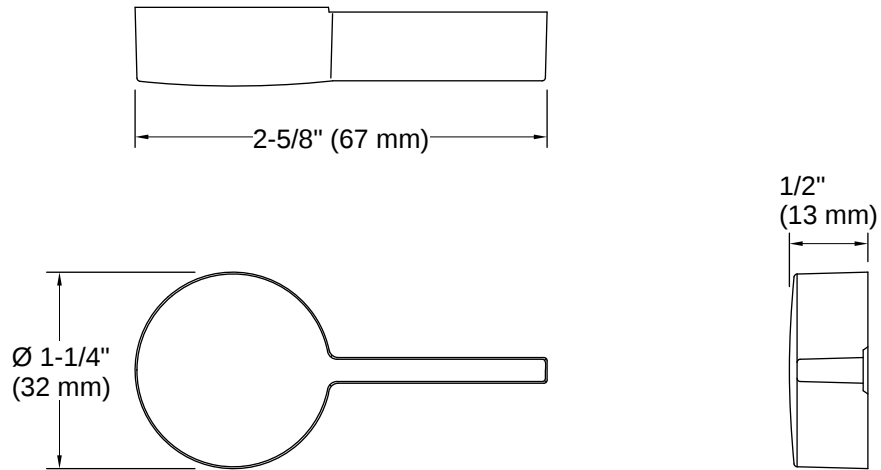

Installation Notes

Install this product according to the installation instructions.