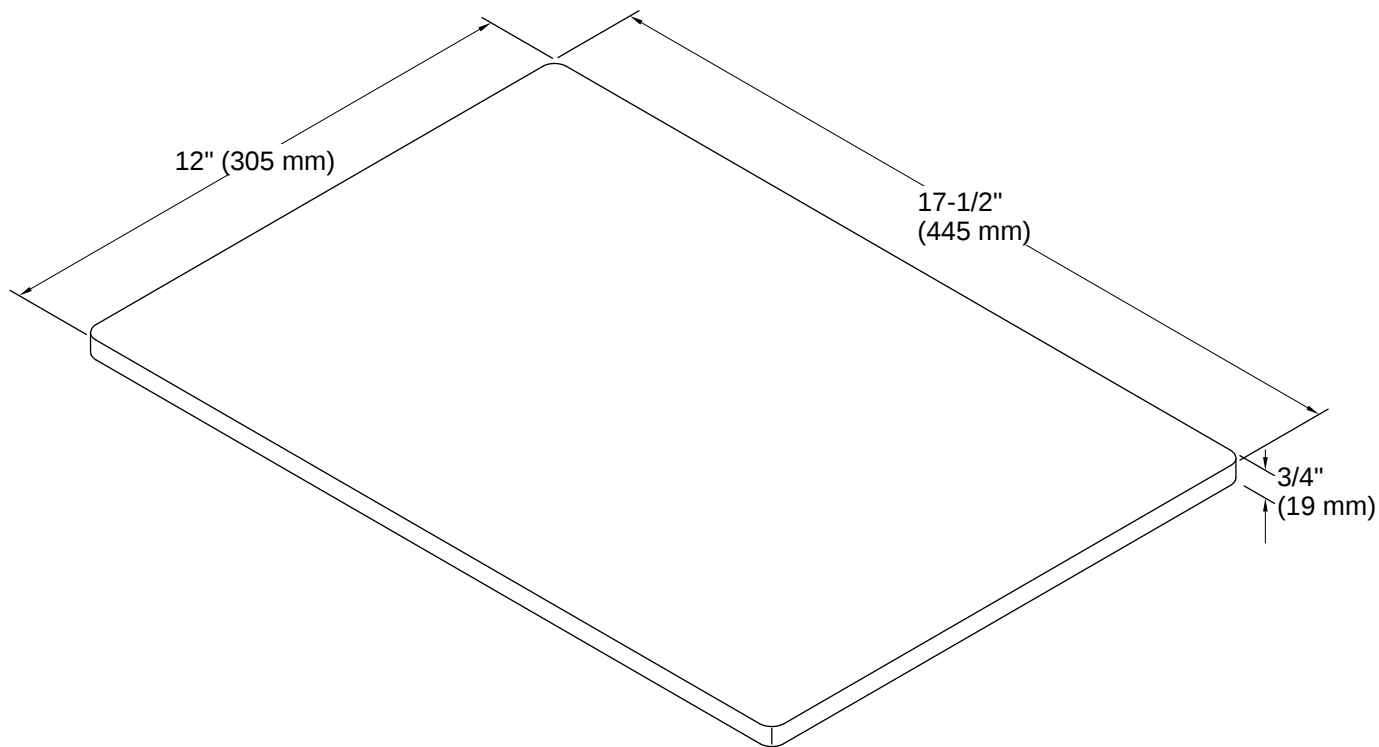

Installation Notes

Install this product according to the installation instructions.