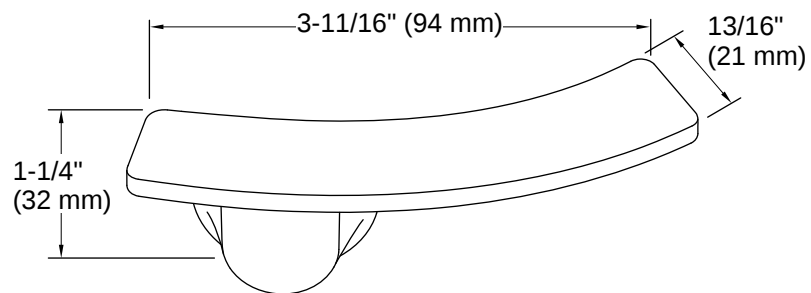

Installation Notes

Install this product according to the installation instructions.

ADA, OBC, CSA B651 compliant when installed to the specific requirements of these regulations.