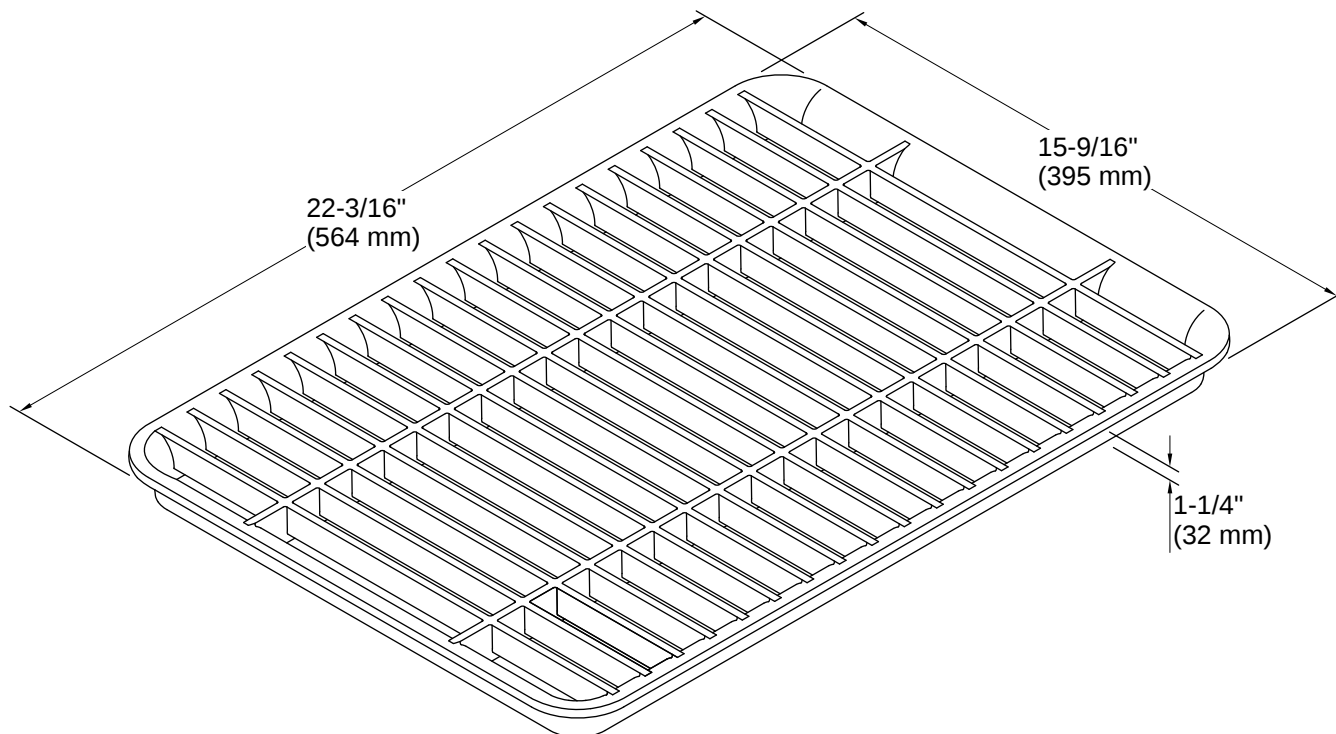

Installation Notes

Install this product according to the installation instructions.